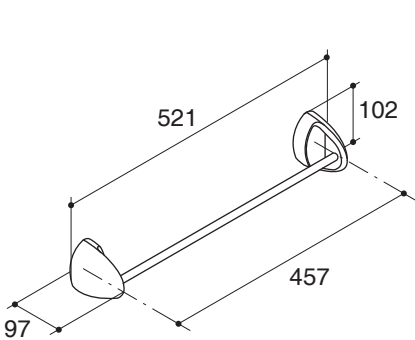

Specified Model

Model/Description	
K-8724X 18" (457 mm) towel bar 0: White	
K-8725X 24" (610 mm) towel bar 0: White	
K-8726X Towel ring 0: White	

Model/Description	
K-8736X Soap dish (small) 0: White	
K-8737X Soap dish (large) 0: White	
K-8738X Tissue holder 0: White	

Dimensions are approximate.
Unit: mm.

K-8724X

K-8725X

K-8726X

K-8736X

K-8737X

K-8738X

Note: The recommended dimension for installation can be adjusted according to user preferences and layout.