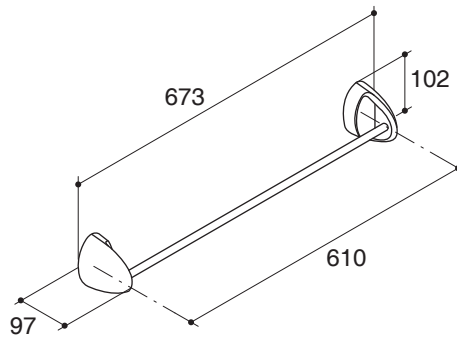

Specified Model

Model/Description	
K-8724X 18" (457 mm) towel bar 0: White	
K-8725X 24" (610 mm) towel bar 0: White	
K-8726X Towel ring 0: White	

Model/Description	
K-8736X Soap dish (small) 0: White	
K-8737X Soap dish (large) 0: White	
K-8738X Tissue holder 0: White	

Dimensions are approximate.
Unit: mm.

K-8724X

K-8725X

K-8726X

K-8736X

K-8737X

K-8738X

Note: The recommended dimension for installation can be adjusted according to user preferences and layout.