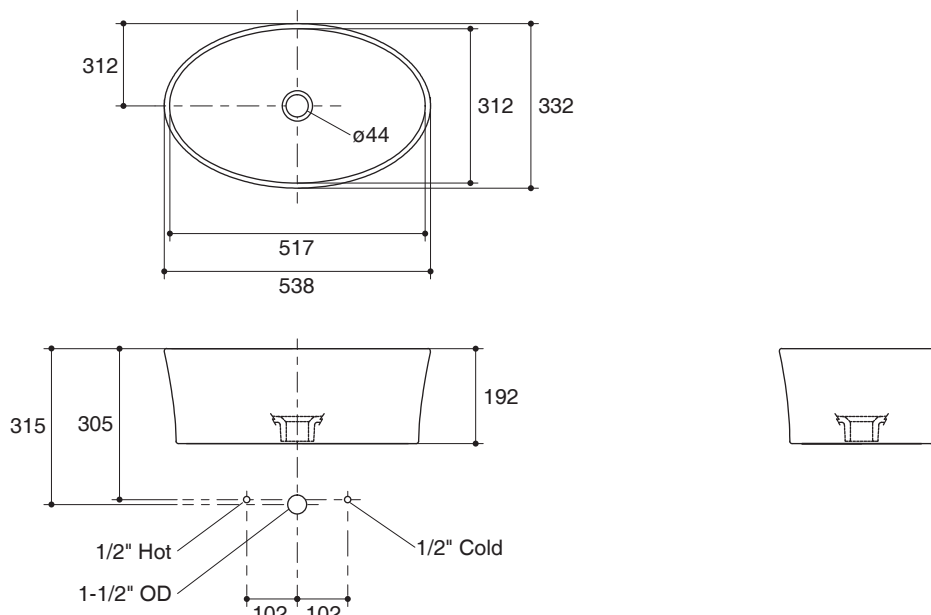

VESSELS LAVATORY K-11022X

Features

- Vitreous china
- Vessels
- 538 x 332 x 192 mm

Codes/Standards Applicable

Specified model meets or exceeds the following:

- TIS 791-2544

Technical Information

Fixture:	
Water depth	192 mm
Drain hole	44 mm D.
Approximate measurements for comparison only.	
Included Components:	
Cut-out template	1063333-X7

Installation Notes

Install this product according to instruction in the cut-out template. Spout must be a minimum 50 mm long for adequate clearance into lavatory.

NOTICE: Countertop manufacturer or cutter must use the cut-out template provided with the product, or a current one provided by Kohler Co. (call 0-2204-6222) Kohler Co. is not responsible for cutout errors when the incorrect cut-out template is used.

IMPORTANT! Product rests on countertop. Account for height of product when designing installation.

Specified Model

Model	Description	Color/Finished
K-11022X	Tomtom vessels lavatory	WK: Diamond White

Dimensions are approximate.
Unit: mm

Note: The recommended dimension for installation can be adjusted according to user preferences and layout.

Product Diagram

คุณลักษณะ

- สุขภัณฑ์เซรามิกประเภทวีเทรียสไชน่า (Vitreous china)
- แบบติดตั้งบนเคาน์เตอร์
- 538 x 332 x 192 มม.