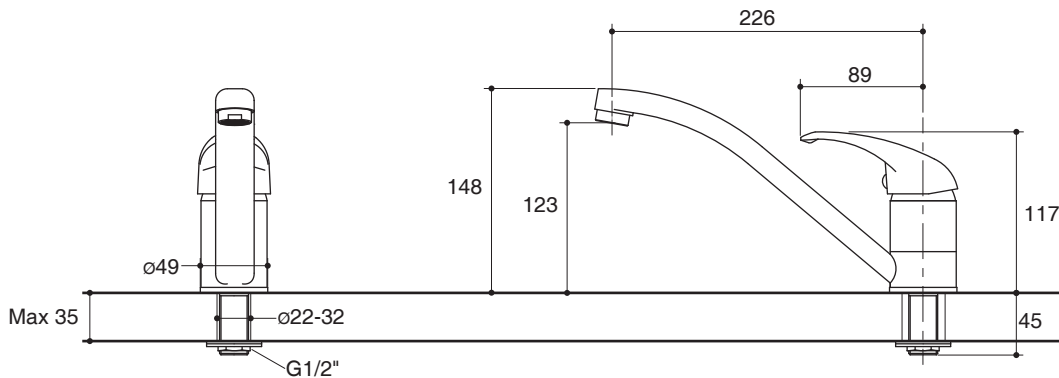

### Features

- Brass construction
- G1/2" connection
- Single-hole mounting cold water faucet
- 226 mm spout reach
- Lever handle
- This product meets LEED water conservation requirements

Dimensions are approximate.  
Unit: mm

Note: The recommended dimension for installation can be adjusted according to user preferences and layout.