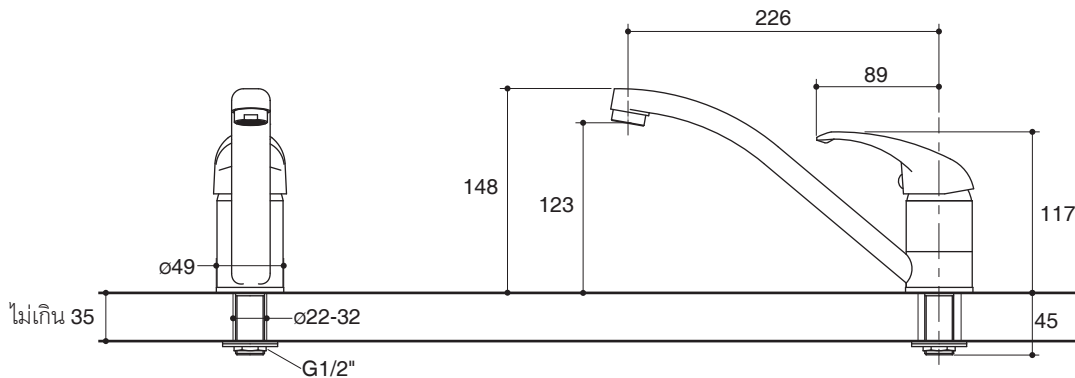

หมายเหตุ: ระยะแนะนำการติดตั้งสามารถปรับได้ตามความเหมาะสมของผู้ใช้งานและพื้นที่ติดตั้ง

ภาพแสดงผลิตภัณฑ์