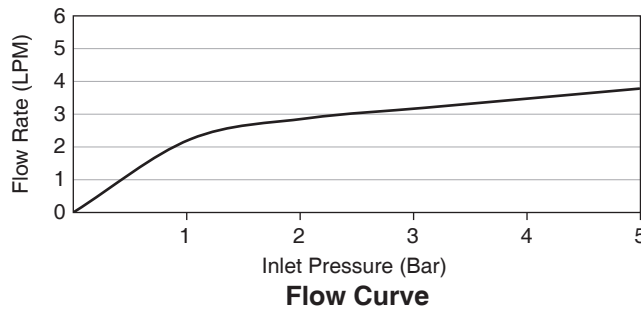

### Features

- Brass construction
- G1/2" connection
- Single-hole mounting cold water faucet
- 226 mm spout reach
- Lever handle
- This product meets LEED water conservation requirements

### Specified Model

Model	Description	Color/Finished
K-15776X-4	Delano single lever kitchen faucet-cold only	CP: Polished Chrome

Note: Flow rates are approximate. (1 gallon = 3.785 liters, 1 bar = 14.5 psi)