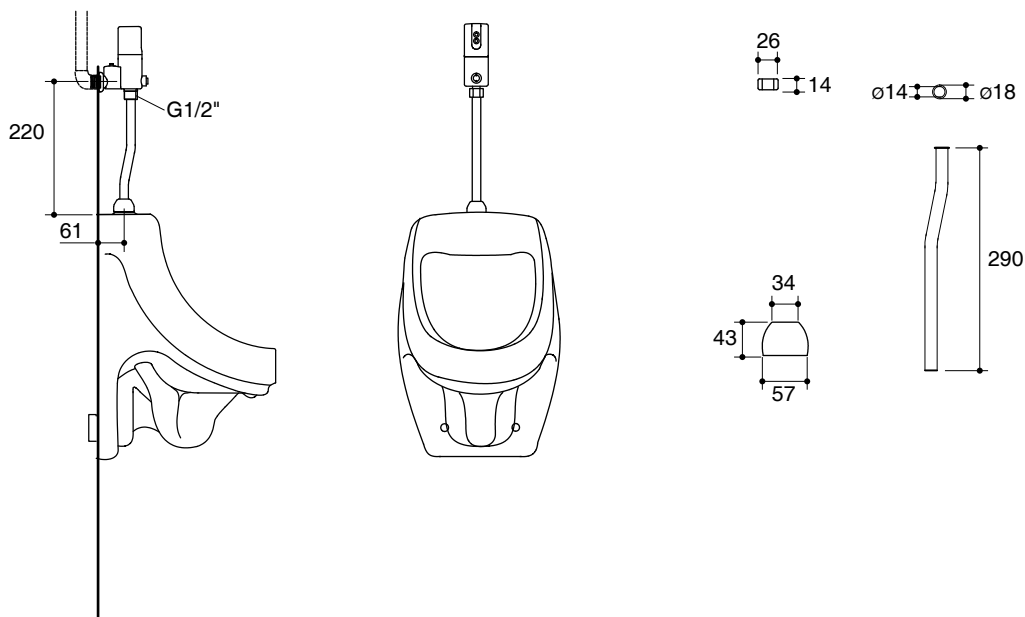

## Specified Model

Model	Description	Color/Finished
K-2383X	Outlet pipe	N/A: Not Applicable
Recommended Accessories		
K-5016T-YET	Dexter urinal, top inlet	0: White
K-8828X-C01	Exposed urinal sensor	CP: Polished Chrome

Dimensions are approximate.  
Unit: mm

Product Diagram