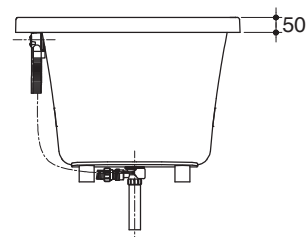

#### Features

- Acrylic and reinforced with fiberglass
- Drop-in
- Includes pop-up drain and overflow
- 1700 x 750 x 530 mm

#### Technical Information

Fixture:	
Basin area:	
Basin area bottom	1050 x 492 mm
Basin area top	1585 x 638 mm
Approximate measurements for comparison only.	

To over flow:	
Water depth	411 mm
Capacity	238 liters
Drain hole	ø50 mm
Overflow hole	ø52 mm
Weight	23 kg

#### Specified Model

Model	Description	Color/Finished
K-18345X	Evok oval plain bath	0: White

Dimensions are approximate.

Unit: mm

Minimum Access Panel W500 x H450

1-1/2" Bath Drain

Note: The recommended dimension for installation can be adjusted according to user preferences and layout.

### คุณลักษณะ

- อะครีลิกเสริมใยแก้ว
- แบบฝัง
- พร้อมสะดืออ่างแบบป๊อปอัพและท่อน้ำล้น
- 1700 x 750 x 530 มม.