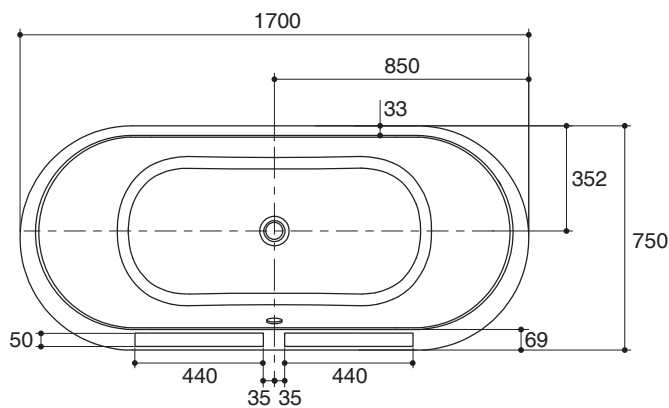

#### Features

- Acrylic and reinforced with fiberglass
- Drop-in
- Includes pop-up drain and overflow
- 1700 x 750 x 530 mm

#### Technical Information

Fixture:	
Basin area:	
Basin area bottom	1050 x 492 mm
Basin area top	1585 x 638 mm
Approximate measurements for comparison only.	

To over flow:	
Water depth	411 mm
Capacity	238 liters
Drain hole	ø50 mm
Overflow hole	ø52 mm
Weight	23 kg

#### Specified Model

Model	Description	Color/Finished
K-18345X	Evok oval plain bath	0: White

Dimensions are approximate.

Unit: mm

Minimum Access Panel W500 x H450

1-1/2" Bath Drain

Note: The recommended dimension for installation can be adjusted according to user preferences and layout.

### คุณลักษณะ

- อะครีลิกเสริมใยแก้ว
- แบบฝัง
- พร้อมสะดืออ่างแบบป๊อปอัพและท่อน้ำล้น
- 1700 x 750 x 530 มม.