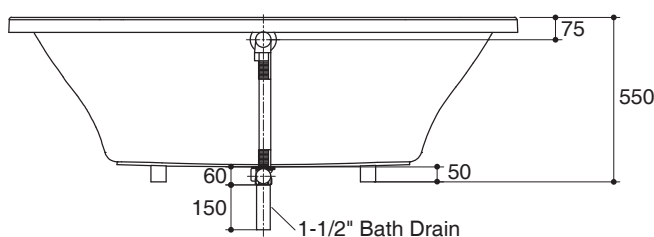

#### Features

- Acrylic and reinforced with fiberglass
- Drop-in
- Includes pop-up drain and overflow
- 1700 x 750 x 530 mm

#### Technical Information

Fixture:	
Basin area:	
Basin area bottom	1050 x 492 mm
Basin area top	1585 x 638 mm
Approximate measurements for comparison only.	

To over flow:	
Water depth	411 mm
Capacity	238 liters
Drain hole	ø50 mm
Overflow hole	ø52 mm
Weight	23 kg

#### Specified Model

Model	Description	Color/Finished
K-18345X	Evok oval plain bath	0: White

Dimensions are approximate.

Unit: mm

Minimum Access Panel W500 x H450

1-1/2" Bath Drain

Note: The recommended dimension for installation can be adjusted according to user preferences and layout.

### คุณลักษณะ

- อะครีลิกเสริมใยแก้ว
- แบบฝัง
- พร้อมสะดืออ่างแบบป๊อปอัพและท่อน้ำล้น
- 1700 x 750 x 530 มม.