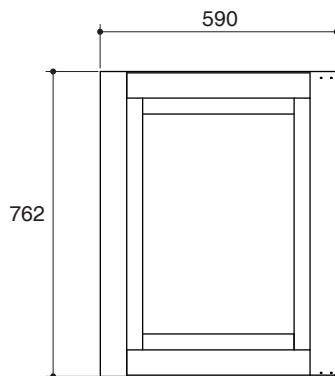

#### Specified Model

Model	Description	Color/Finished
K-13232T-D	Candre mirrored cabinet	GY: Gray

Dimensions are approximate.

Unit: mm

Rough-In for Recessed Installation

Note: The recommended dimension for installation can be adjusted according to user preferences and layout.