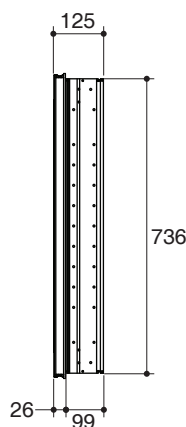

รุ่นผลิตภัณฑ์

รุ่น	ชื่อผลิตภัณฑ์	สี/วัสดุเคลือบผิว
K-13232T-D	ตู้กระจก รุ่นแคนเดอร์	GY: สีเทา

ขนาดระยะแสดงค่าโดยประมาณ
หน่วย: มม.