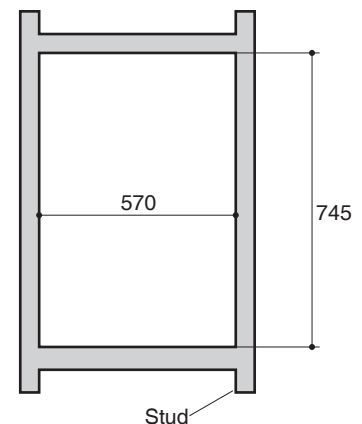

#### Specified Model

Model	Description	Color/Finished
K-13232T-D	Candre mirrored cabinet	GY: Gray

Dimensions are approximate.

Unit: mm

Rough-In for Recessed Installation

Note: The recommended dimension for installation can be adjusted according to user preferences and layout.

#### Product Diagram