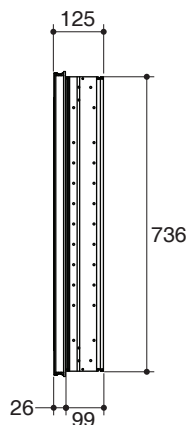

#### Features

- Anodized aluminum construction with a durable rust-free
- For recessed or surface-mount installation
- Copper Free mirror
- Elegant crystal color mirror border processing
- Fog-free mirror
- Used Electrical power supply 220V 50Hz
- Triple mirror design - front of door, back of door, and interior back of cabinet
- Adjustable hinges with 170 degree opening capability
- Three adjustable glass shelves
- 590 x 762 x 125 mm

#### Specified Model

Model	Description	Color/Finished
K-13232T-D	Candre mirrored cabinet	GY: Gray

Dimensions are approximate.

Unit: mm

Rough-In for Recessed Installation

Note: The recommended dimension for installation can be adjusted according to user preferences and layout.