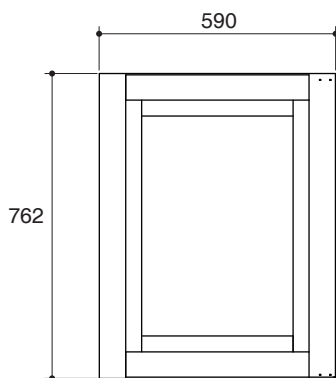

รุ่นผลิตภัณฑ์

รุ่น	ชื่อผลิตภัณฑ์	สี/วัสดุเคลือบผิว
K-13232T-D	ตู้กระจก รุ่นแคนเดอร์	GY: สีเทา

ขนาดระยะแสดงค่าโดยประมาณ
หน่วย: มม.