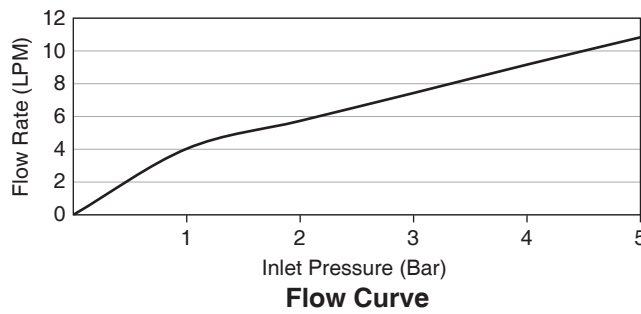

Specified Model

Model	Description	Color/Finished
K-6279X-3	Giro wall tap cold water	CP: Polished Chrome

Note: Flow rates are approximate. (1 gallon = 3.785 liters, 1 bar = 14.5 psi)

Dimensions are approximate.

Unit: mm