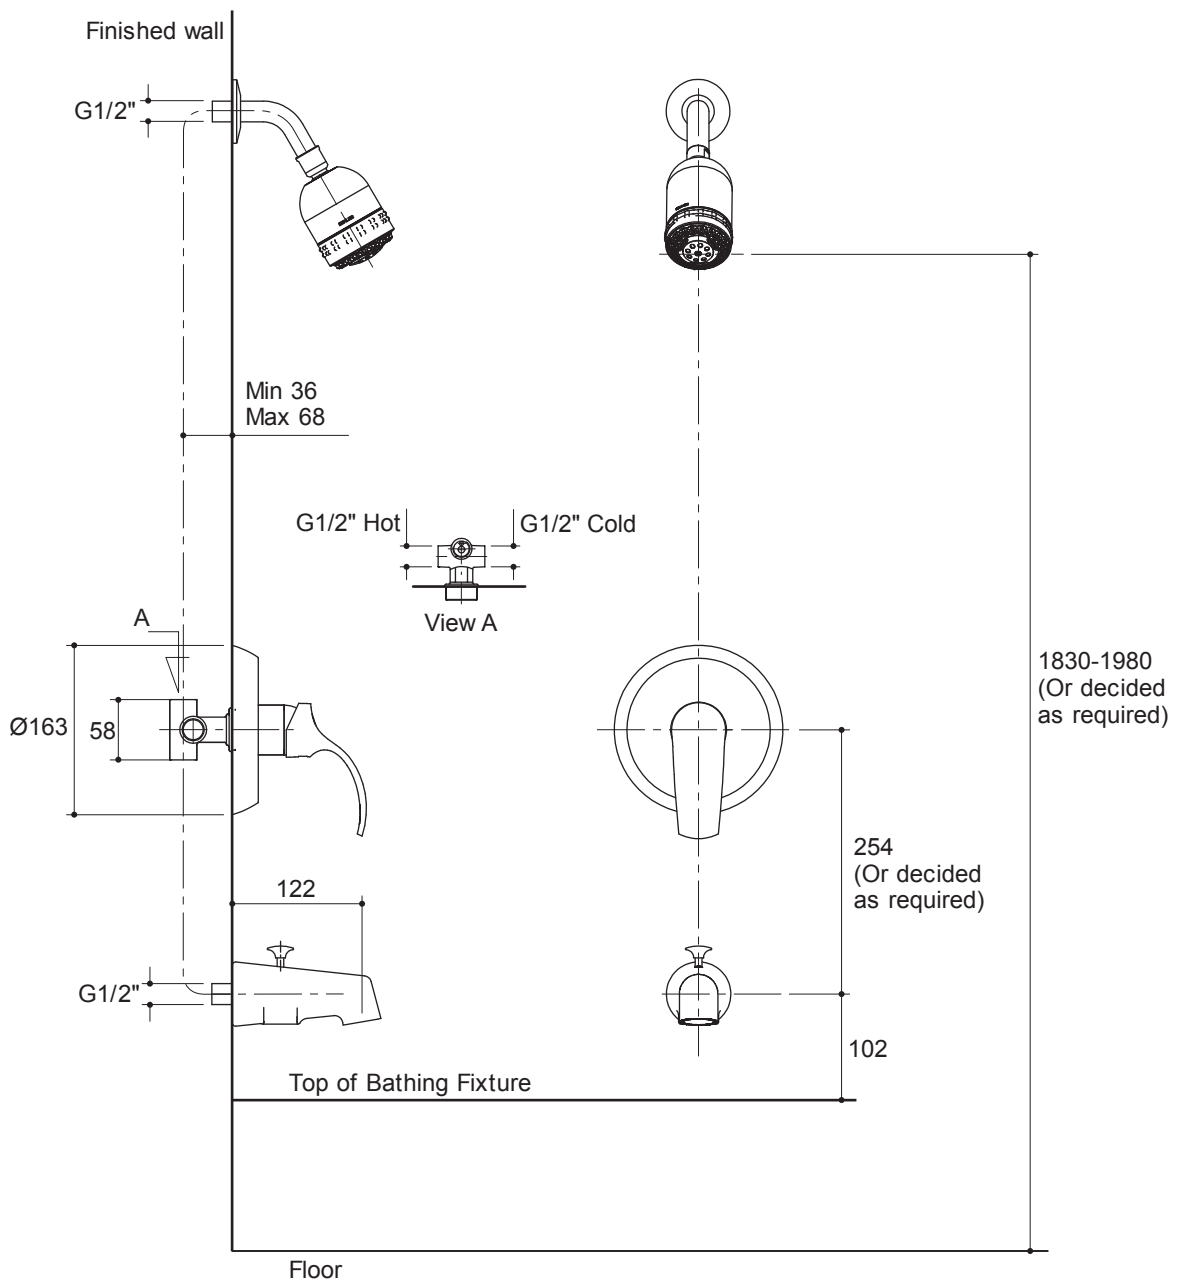

### Features

- Brass construction
- Includes 3-way showerhead with arm and flange, and faceplate with handle
- G1/2" thread connection
- 122 mm center of spout
- Lever handle

### Product Specification:

The recessed bath and shower faucet shall be made of brass construction. Product shall feature a 122 mm center of spout and G1/2" threaded connection. Product shall include 3-way showerhead with arm and flange, and faceplate with lever handle. Product shall be Kohler Model K-9081X-A-CP.

## Installation Notes

Install this product according to the installation guide.

Dimensions are approximate.  
Unit: mm.