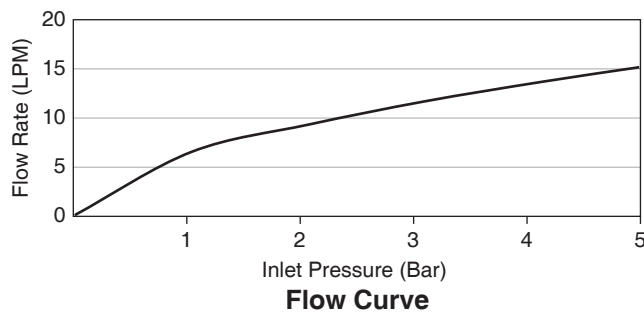

Trusted in New Zealand Since 1982

BRIO

1-WAY HANDSHOWER SET K-98946X

Features

- ABS construction
- G1/2" thread connection
- 1 functional: Rain
- Includes 1.5 m hose with bracket

Codes/Standards Applicable

Specified model meets or exceeds the following:

- TIS 2066-2552

Installation Notes

Install this product according to the installation guide.

Specified Model

Model	Description	Color/Finished
K-98946X	Brio 1-way handshower set	CP: Polished Chrome

Note: Flow rates are approximate. (1 gallon = 3.785 liters, 1 bar = 14.5 psi)

Dimensions are approximate.
Unit: mm

Note: The recommended dimension for installation can be adjusted according to user preferences and layout.