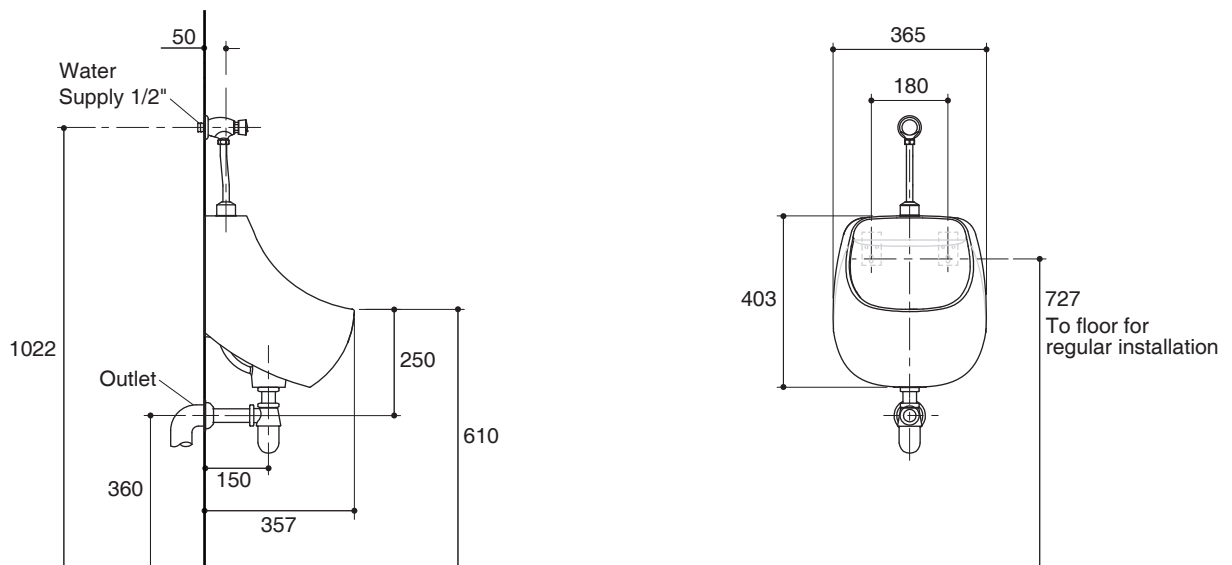

### Features

- Vitreous china
- Top inlet 3/4" mm rubber seal inlet
- Includes outlet spudes and hangers
- Wash down flushing system
- 0.5 to 3 liter per flush
- 365 x 357 x 403 mm

### Technical Information

Fixture:	
Configuration	urinal, top spud
Spud outlet	36 mm
Water per flush	0.5 - 3 liter

Included Components:	
Mounting kit	1057726
Rubber seal	GS1043696
Outlet spud	GS1043697

Dimensions are approximate.  
Unit: mm

Note: The recommended dimension for installation can be adjusted according to user preferences and layout.