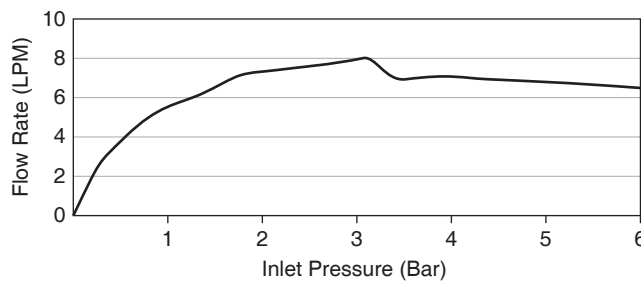

WIDESPREAD LAVATORY FAUCET K-73060X-4

Features

- Brass construction
- Leak-free 1/4 turn ceramic disc valve with lifetime warranty
- Durable KOHLER finishes resist corrosion and tarnishing
- Directionally adjustable, laminar-flow aerator
- Includes pop-up drain
- 151 mm spout reach
- Lever handle

Flow Curve

Note: Flow rates are approximate. (1 gallon = 3.785 liters, 1 bar = 14.5 psi)

Dimensions are approximate.

Unit: mm

Note: The recommended dimension for installation can be adjusted according to user preferences and layout.