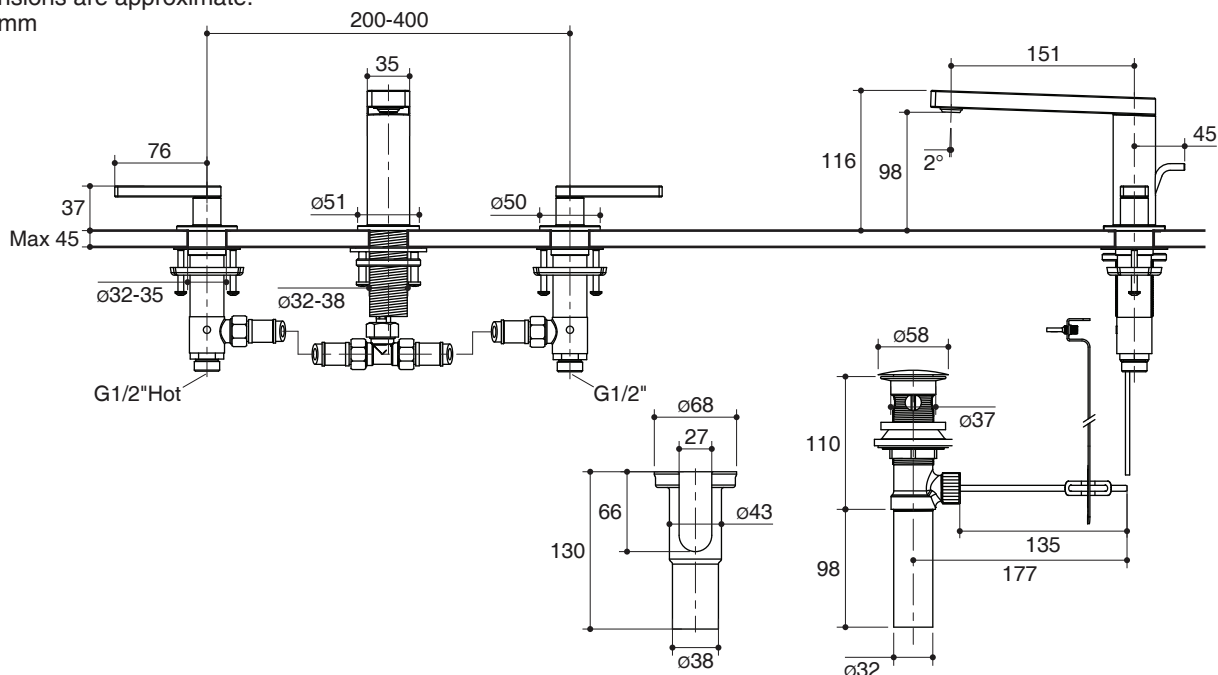

WIDESPREAD LAVATORY FAUCET K-73060X-4

Features

- Brass construction
- Leak-free 1/4 turn ceramic disc valve with lifetime warranty
- Durable KOHLER finishes resist corrosion and tarnishing
- Directionally adjustable, laminar-flow aerator
- Includes pop-up drain
- 151 mm spout reach
- Lever handle

Flow Curve

Note: Flow rates are approximate. (1 gallon = 3.785 liters, 1 bar = 14.5 psi)

Dimensions are approximate.

Unit: mm

Note: The recommended dimension for installation can be adjusted according to user preferences and layout.