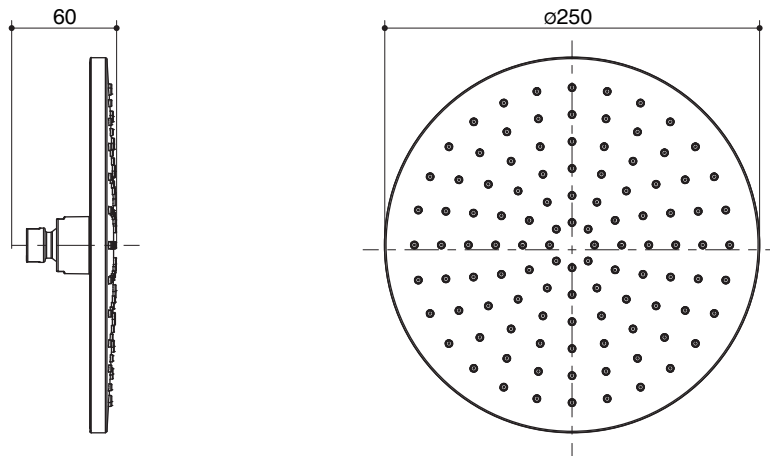

### Specified Model

Model	Description	Color/Finished
K-76234X	Pine round rain showerhead	CP: Polished Chrome

Flow Curve

Note: Flow rates are approximate. (1 gallon = 3.785 liters, 1 bar = 14.5 psi)

Dimensions are approximate.  
Unit: mm