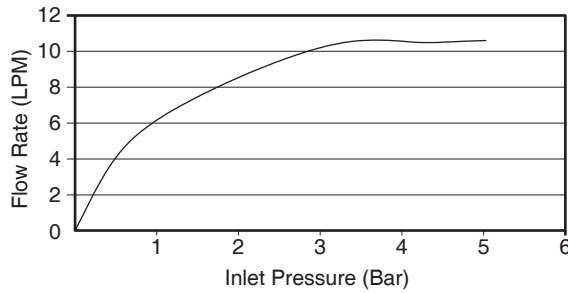

### Specified Model

Model	Description	Color/Finished
K-76234X	Pine round rain showerhead	CP: Polished Chrome

Flow Curve

Note: Flow rates are approximate. (1 gallon = 3.785 liters, 1 bar = 14.5 psi)

Dimensions are approximate.  
Unit: mm