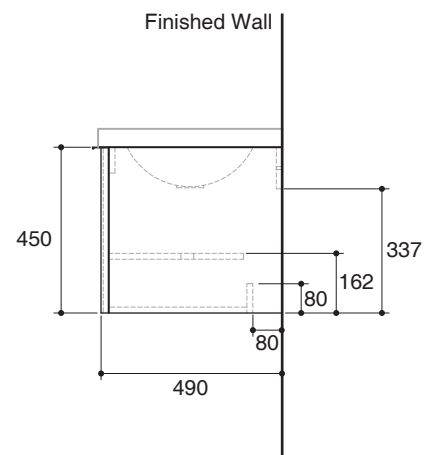

Features

- Melamine Faced Chipboard (MFC)
- Moisture resistant emission E1 cabinet construction
- Rettan basket and hanging basket multifunctional storage space
- Self-close adjustable door
- High-quality hardware accessories
- 590 x 490 x 450 mm

Dimensions are approximate.

Unit: mm

Note: The recommended dimension for installation can be adjusted according to user preferences and layout.

Product Diagram

ตู้เฟอร์นิเจอร์สำหรับอ่างล้างหน้า K-45472X

คุณลักษณะ