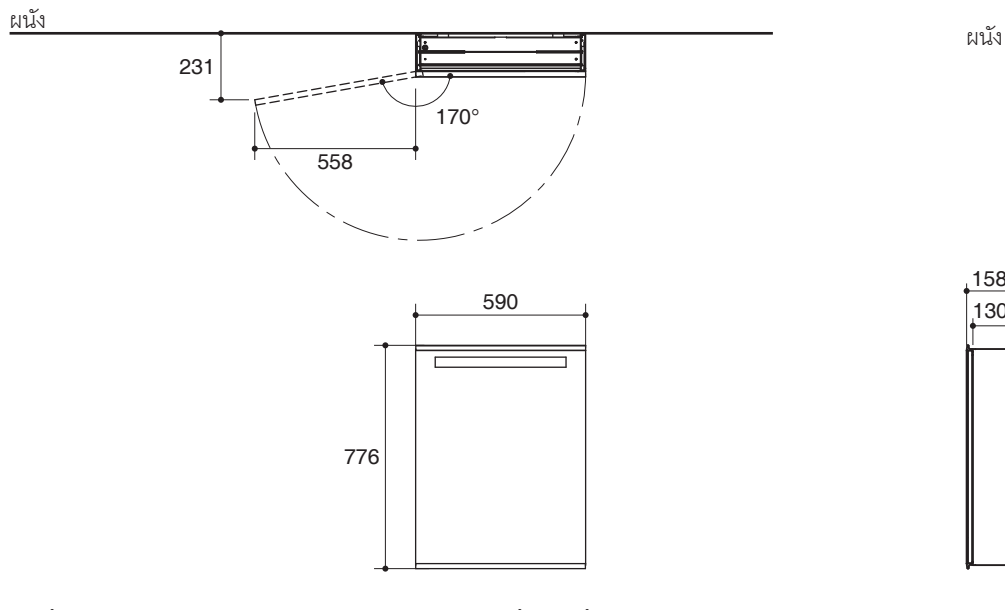

รุ่นผลิตภัณฑ์

รุ่น	ชื่อผลิตภัณฑ์	สี/วัสดุเคลือบผิว
K-96106X-L	ตู้กระจก 600 มม. รุ่นแม็กซี สเปนซ์	NA: สีตามชนิดวัสดุ

ขนาดระยะแสดงค่าโดยประมาณ
หน่วย: มม.