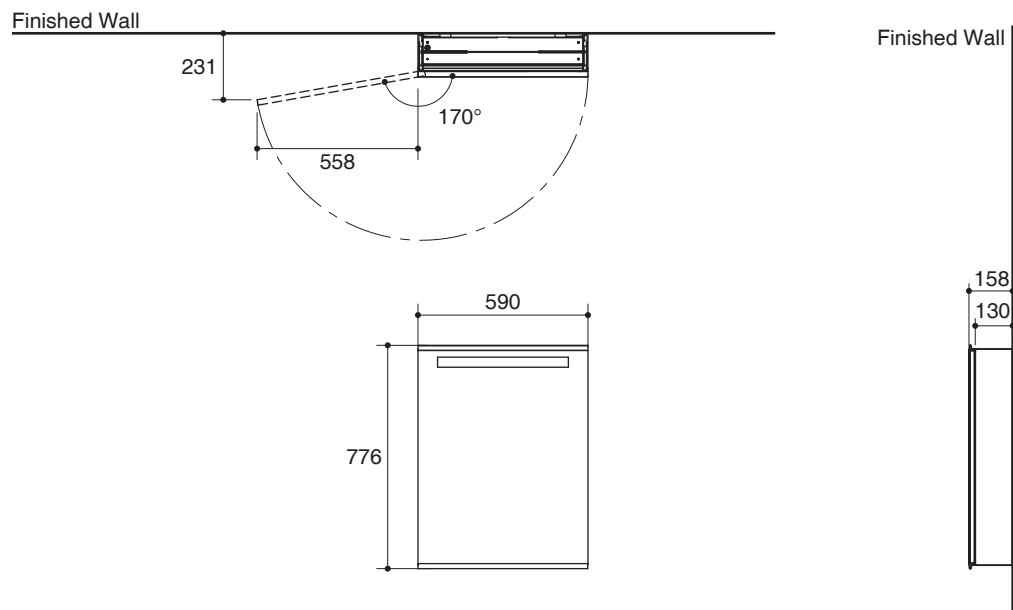

#### Features

- Anodized aluminum construction with a durable rust-free
- Wall-mount installation
- Fog-free mirror
- Used Electrical power supply 220V 50Hz
- One door
- Adjustable hinges with 170 degree opening capability
- Two adjustable glass shelves
- Integrated mirror LED lighting
- Built-in power socket for mobile phones / electric razors and other equipment charge
- With 2 plastic storages
- With hairdryer bracket
- Built-in magnifying glass to move up and down, making the mirror more convenient
- 590 x 158 x 776 mm

#### Specified Model

Model	Description	Color/Finished
K-96106X-L	Maxispace mirrored cabinet, 600 mm	NA: Not Applicable

Dimensions are approximate.

Unit: mm

Note: The recommended dimension for installation can be adjusted according to user preferences and layout.