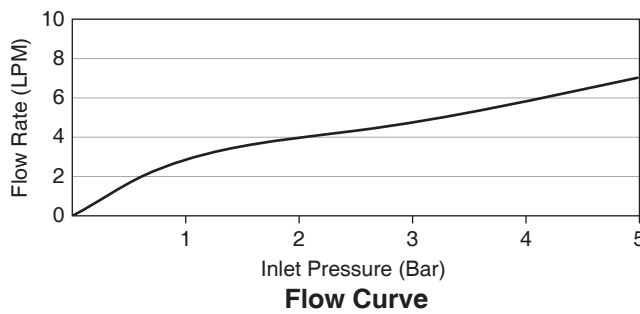

### Specified Model

Model	Description	Color/Finished
K-76771X	Bliss lavatory faucet set	CP: Polished Chrome

Note: Flow rates are approximate. (1 gallon = 3.785 liters, 1 bar = 14.5 psi)

Dimensions are approximate.