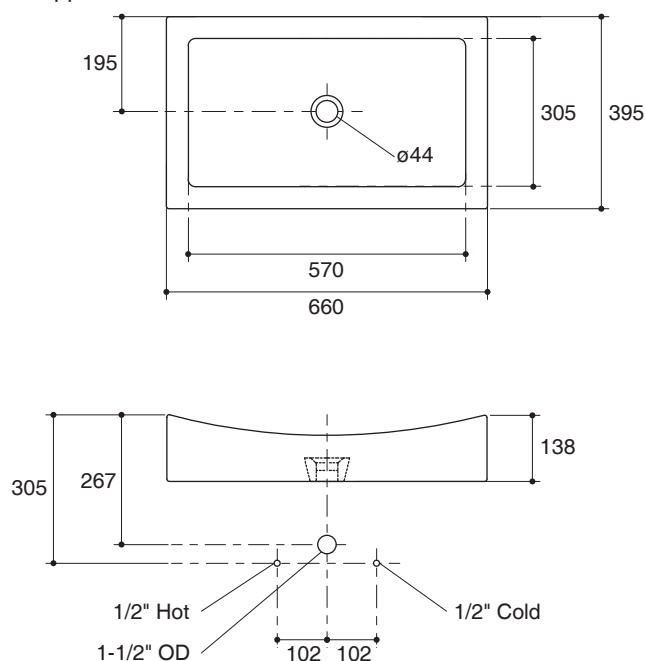

VESSELS LAVATORY K-10811X

Features

- Vitreous china
- Vessels
- 660 x 395 x 138 mm

Codes/Standards Applicable

Specified model meets or exceeds the following:

- TIS 791-2544

Technical Information

Fixture:	
Water depth	63 mm
Drain hole	44 mm D.
Approximate measurements for comparison only.	
Included Components:	
Cut-out template	1275744-X7

Installation Notes

Install this product according to instruction in the cut-out template. Spout must be a minimum 50 mm long for adequate clearance into lavatory.

NOTICE: Countertop manufacturer or cutter must use the cut-out template provided with the product, or a current one provided by Kohler Co. (call 0-2204-6222) Kohler Co. is not responsible for cutout errors when the incorrect cut-out template is used.

IMPORTANT! Product rests on countertop. Account for height of product when designing installation.

Specified Model

Model	Description	Color/Finished
K-10811X	Cilio vessels lavatory	WK: Diamond White

Dimensions are approximate.
Unit: mm

Note: The recommended dimension for installation can be adjusted according to user preferences and layout.

Product Diagram

คุณลักษณะ

- สุขภัณฑ์เซรามิกประเภทวิเทรียสไชน่า (Vitreous china)
- แบบติดตั้งบนเคาน์เตอร์
- 660 x 395 x 138 มม.