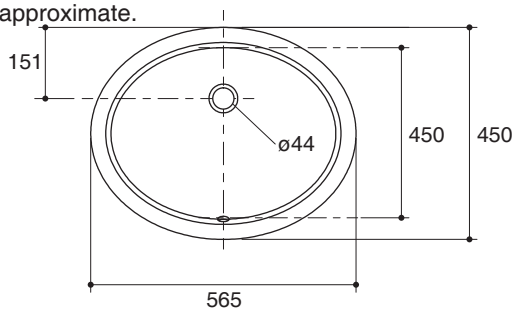

### Features

- Vitreous china
- Undercounter
- With overflow
- 565 x 450 x 205 mm

### Technical Information

|   |            |
|---|------------|
| Fixture:                                      |            |
| Water depth                                   | 114 mm     |
| Drain hole                                    | 44 mm D.   |
| Approximate measurements for comparison only. |            |
| Included Components:                          |            |
| Cut-out template                              | 1275823-X7 |

### Installation Notes

Install this product according to instruction in the cut-out template. Supplied basin clamp assemblies require 25 mm minimum countertop thickness. Installer must supply anchors for thinner countertops.

Dimensions are approximate.  
Unit: mm

**Marble Installation**

**Wood Installation**

Note: The recommended dimension for installation can be adjusted according to user preferences and layout.