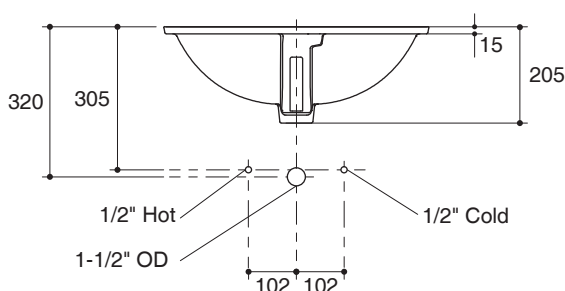

### Features

- Vitreous china
- Undercounter
- With overflow
- 565 x 450 x 205 mm

### Technical Information

|   |            |
|---|------------|
| Fixture:                                      |            |
| Water depth                                   | 114 mm     |
| Drain hole                                    | 44 mm D.   |
| Approximate measurements for comparison only. |            |
| Included Components:                          |            |
| Cut-out template                              | 1275823-X7 |

### Installation Notes

Install this product according to instruction in the cut-out template. Supplied basin clamp assemblies require 25 mm minimum countertop thickness. Installer must supply anchors for thinner countertops.

Dimensions are approximate.  
Unit: mm

**Marble Installation**

**Wood Installation**

Note: The recommended dimension for installation can be adjusted according to user preferences and layout.