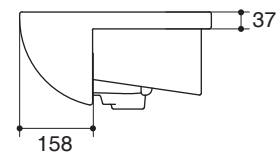

### Features

- Vitreous china
- Semi-recessed
- With overflow
- Single-hole
- 525 x 415 x 212 mm

### Technical Information

Fixture:	
Water depth	93 mm
Drain hole	44 mm
Approximate measurements for comparison only.	
Included Components:	
Cut-out template	1276005-X7

### Specified Model

Model	Description	Color/Finished	
K-17552X	Oxford semi-recessed lavatory, single-hole	<input type="checkbox"/> WK: Diamond White	<input type="checkbox"/> Other _____

Dimensions are approximate.  
Unit: mm

Note: The recommended dimension for installation can be adjusted according to user preferences and layout.