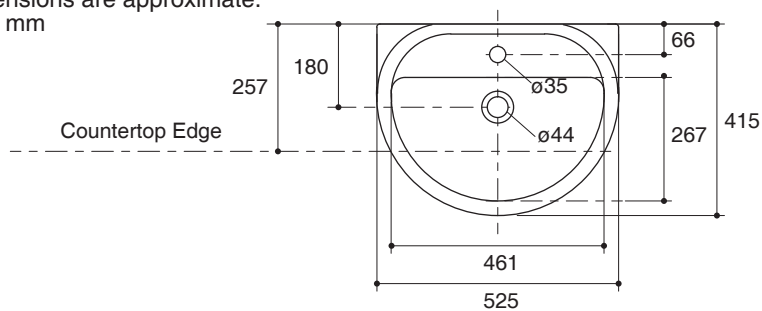

### Features

- Vitreous china
- Semi-recessed
- With overflow
- Single-hole
- 525 x 415 x 212 mm

### Technical Information

Fixture:	
Water depth	93 mm
Drain hole	44 mm
Approximate measurements for comparison only.	
Included Components:	
Cut-out template	1276005-X7

### Specified Model

Model	Description	Color/Finished	
K-17552X	Oxford semi-recessed lavatory, single-hole	<input type="checkbox"/> WK: Diamond White	<input type="checkbox"/> Other _____

Dimensions are approximate.  
Unit: mm