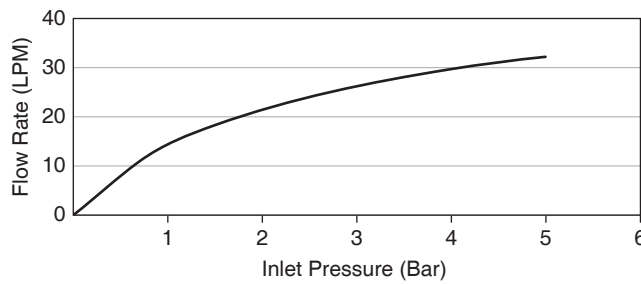

### Specified Model

Model	Description	Color/Finished
K-76897X-4	Anzio single lever recessed shower valve mixer	CP: Polished Chrome

**Flow Curve**

Note: Flow rates are approximate. (1 gallon = 3.785 liters, 1 bar = 14.5 psi)