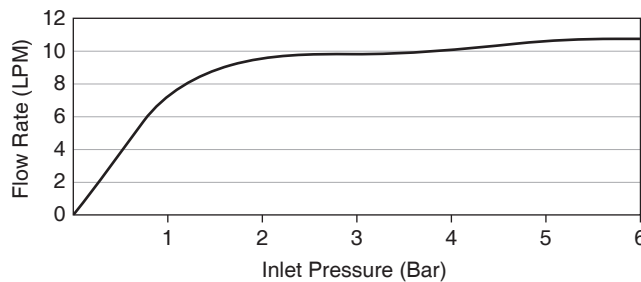

Specified Model

Model	Description	Color/Finished
K-76953X-4	Aricia single lever lavatory faucet mixer	CP: Polished Chrome

Flow Curve

Note: Flow rates are approximate. (1 gallon = 3.785 liters, 1 bar = 14.5 psi)

Dimensions are approximate.

Unit: mm