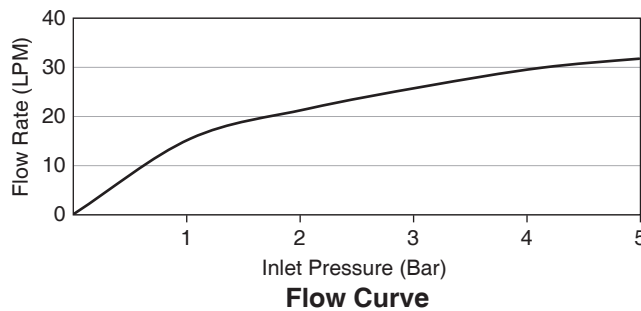

Trusted in New Zealand Since 1982

ARICIA

SINGLE LEVER EXPOSED SHOWER MIXER K-76955X

Features

- Brass construction
- G1/2" connection
- Shower mixer
- Lever handle

Codes/Standards Applicable

Specified model meets or exceeds the following:

- N/A

Installation Notes

Install this product according to the installation guide.

Specified Model

Model	Description	Color/Finished
K-76955X-4	Aricia single lever exposed shower mixer	CP: Polished Chrome

Note: Flow rates are approximate. (1 gallon = 3.785 liters, 1 bar = 14.5 psi)

Dimensions are approximate.

Unit: mm

Note: The recommended dimension for installation can be adjusted according to user preferences and layout.

Product Diagram

Trusted in New Zealand Since 1982

อลิเซีย

คุณลักษณะ