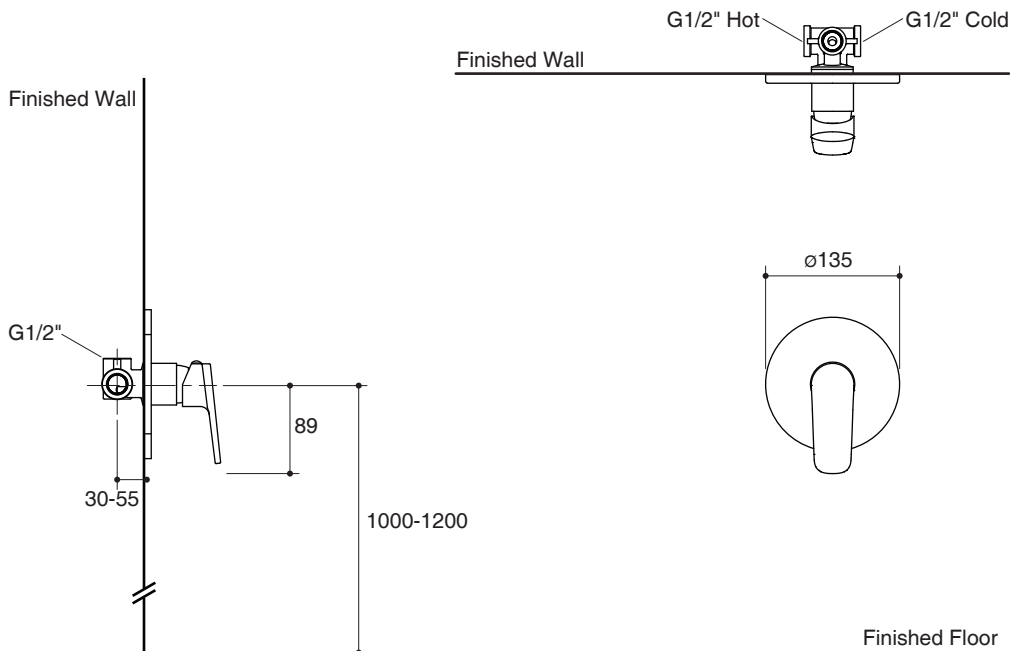

### Specified Model

Model	Description	Color/Finished
K-76956X-4	Aricia single lever recessed shower valve mixer	CP: Polished Chrome

**Flow Curve**

Note: Flow rates are approximate. (1 gallon = 3.785 liters, 1 bar = 14.5 psi)

Dimensions are approximate.

Unit: mm

**Product Diagram**

Trusted in New Zealand Since 1982