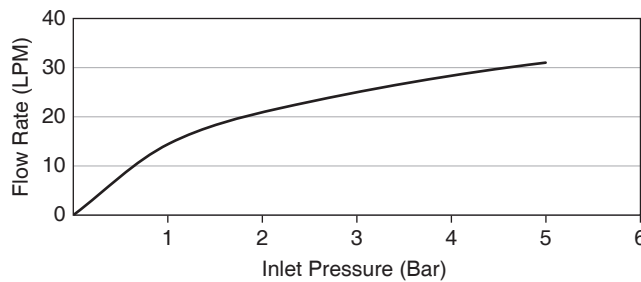

### Specified Model

Model	Description	Color/Finished
K-76956X-4	Aricia single lever recessed shower valve mixer	CP: Polished Chrome

**Flow Curve**

Note: Flow rates are approximate. (1 gallon = 3.785 liters, 1 bar = 14.5 psi)