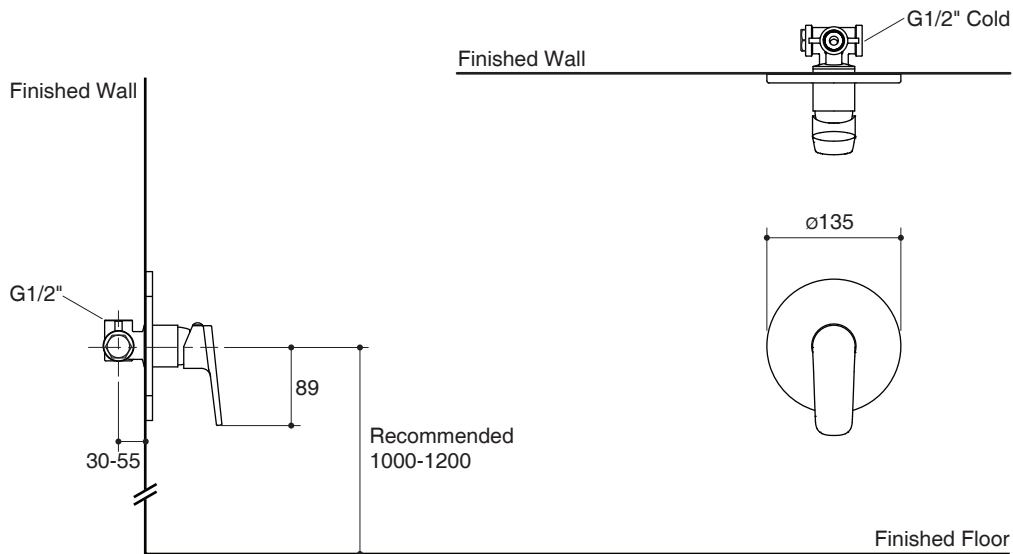

## Specified Model

Model	Description	Color/Finished
K-76957X-4CD	Aricia single lever recessed shower valve cold water	CP: Polished Chrome

Note: Flow rates are approximate. (1 gallon = 3.785 liters, 1 bar = 14.5 psi)

Dimensions are approximate.

Unit: mm

Note: The recommended dimension for installation can be adjusted according to user preferences and layout.