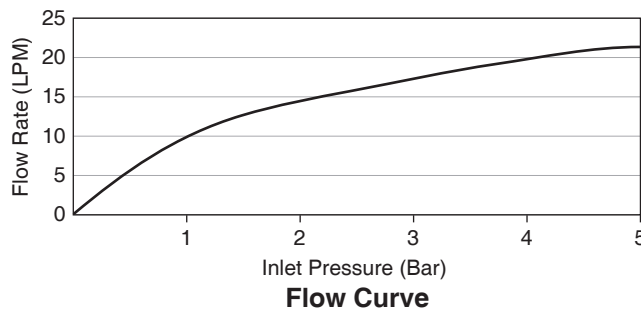

## Specified Model

Model	Description	Color/Finished
K-76957X-4CD	Aricia single lever recessed shower valve cold water	CP: Polished Chrome

Note: Flow rates are approximate. (1 gallon = 3.785 liters, 1 bar = 14.5 psi)