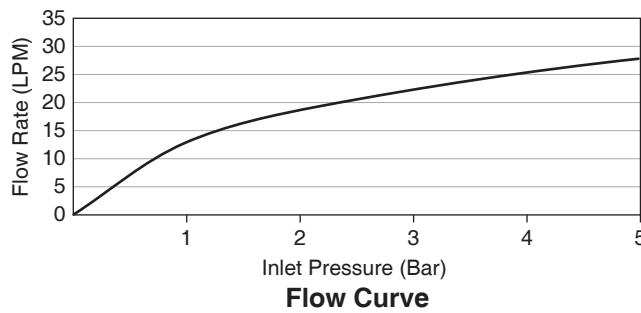

Trusted in New Zealand Since 1982

ARICIA

Features

- Brass construction
- G1/2" connection
- Recessed valve and diverter
- Lever handle

SINGLE LEVER RECESSED SHOWER VALVE AND DIVERTER MIXER

K-76959X

Codes/Standards Applicable

Specified model meets or exceeds the following:

- N/A

Installation Notes

Install this product according to the installation guide.

Specified Model

Model	Description	Color/Finished
K-76959X-4	Aricia single lever recessed shower valve and diverter mixer	CP: Polished Chrome

Note: Flow rates are approximate. (1 gallon = 3.785 liters, 1 bar = 14.5 psi)

Dimensions are approximate.

Unit: mm

Note: The recommended dimension for installation can be adjusted according to user preferences and layout.