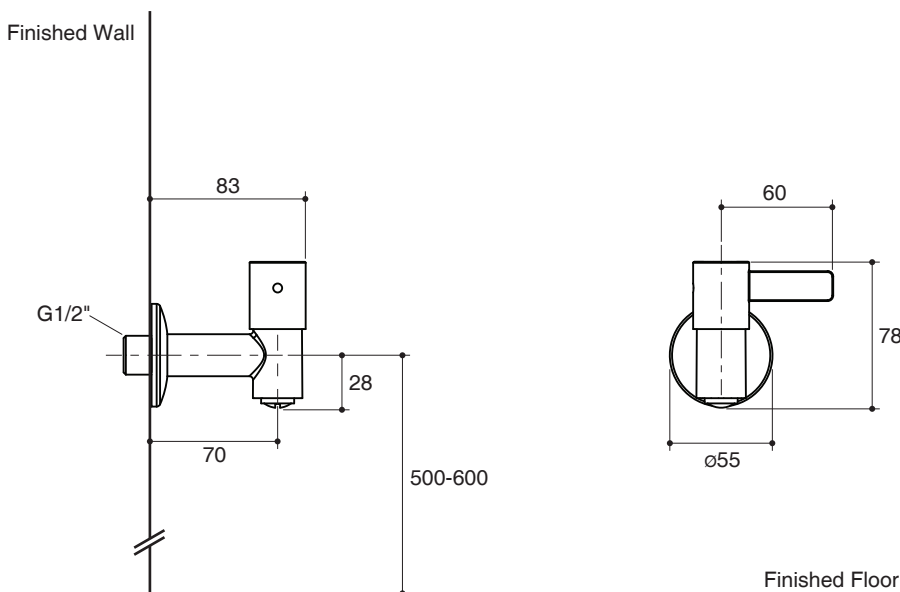

### Specified Model

Model	Description	Color/Finished
K-77151X-4CD	Brio wall tap cold water, short	CP: Polished Chrome

Note: Flow rates are approximate. (1 gallon = 3.785 liters, 1 bar = 14.5 psi)

Dimensions are approximate.  
Unit: mm