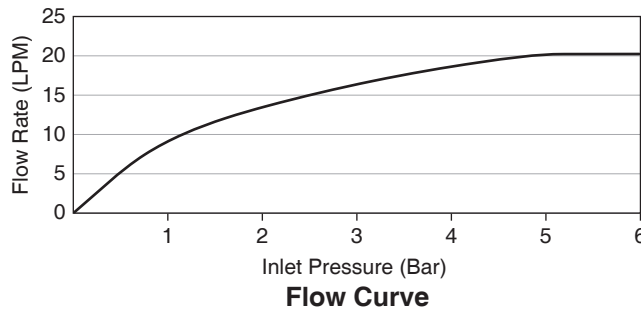

### Features

- Brass construction
- G1/2" connection
- Ceramic disc valve
- Cold water faucet
- Quarter turn handle

### Specified Model

Model	Description	Color/Finished
K-77151X-4CD	Brio wall tap cold water, short	CP: Polished Chrome

Note: Flow rates are approximate. (1 gallon = 3.785 liters, 1 bar = 14.5 psi)

Dimensions are approximate.  
Unit: mm