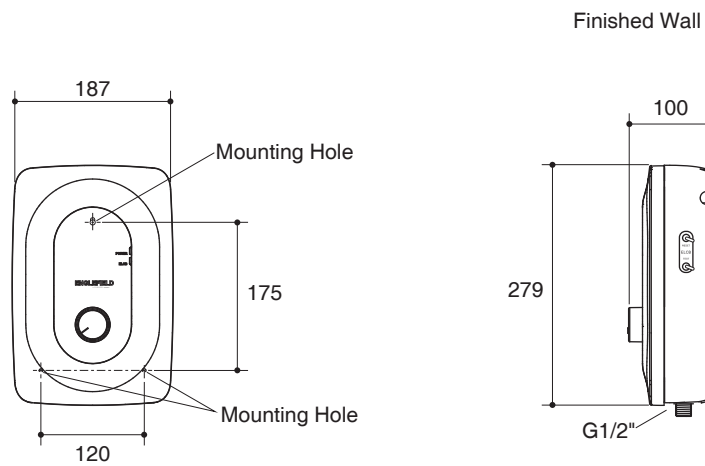

Product Diagram