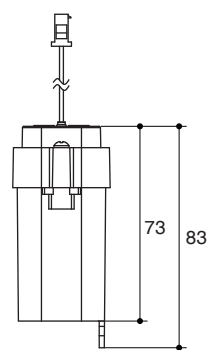

### Technical Information

Input Voltage	DC 4 AA alkaline batteries
Output Voltage	DC 6 V
Body Dimension (LxWxH)	47 x 37 x 83 mm

Dimensions are approximate.

Unit: mm

Note: The recommended dimension for installation can be adjusted according to user preferences and layout.