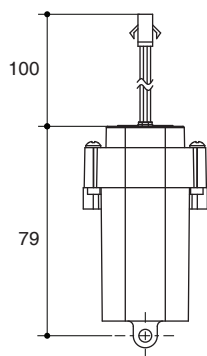

### Technical Information

Input Voltage	DC 4 AA alkaline batteries
Output Voltage	DC 6 V
Body Dimension (LxWxH)	47 x 37 x 83 mm

Dimensions are approximate.

Unit: mm

Note: The recommended dimension for installation can be adjusted according to user preferences and layout.