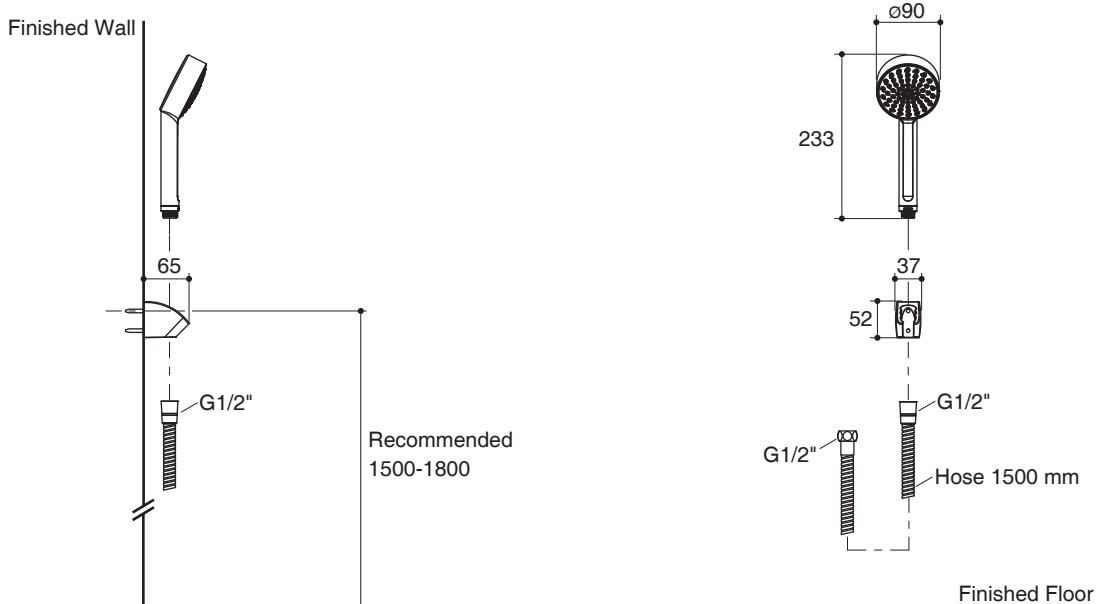

### Features

- ABS construction
- G1/2" thread connection
- 1 functional: Rain
- This product meets LEED water conservation requirements
- Includes 1.5 m flexible stainless hose with bracket

### Specified Model

Model	Description	Color/Finished
K-24004X	Beat 1-way handshower set, size 90 mm	CP: Polished Chrome

Note: Flow rates are approximate. (1 gallon = 3.785 liters, 1 bar = 14.5 psi)

Dimensions are approximate.  
Unit: mm

Note: The recommended dimension for installation can be adjusted according to user preferences and layout.