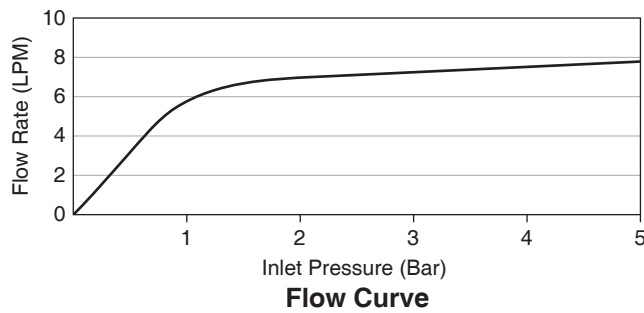

### Features

- ABS construction
- G1/2" thread connection
- 1 functional: Rain
- This product meets LEED water conservation requirements
- Includes 1.5 m flexible stainless hose with bracket

### Specified Model

Model	Description	Color/Finished
K-24004X	Beat 1-way handshower set, size 90 mm	CP: Polished Chrome

Note: Flow rates are approximate. (1 gallon = 3.785 liters, 1 bar = 14.5 psi)

Dimensions are approximate.  
Unit: mm