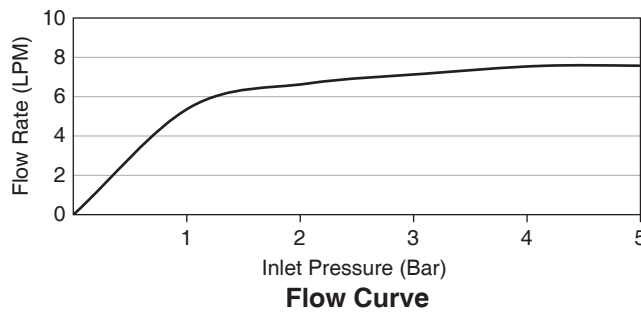

### Features

- ABS construction
- G1/2" thread connection
- 4 functional: Soothe, Stimulate, Soak and Saturate
- Unique spray experiences
- Quick and efficient push button for spray mode change
- 360 degree turns showerhead when connects to shower hose
- This product meets LEED water conservation requirements
- Includes 1.5 m PVC hose with bracket

### Specified Model

Model	Description	Color/Finished
K-23178X	Click 4-way handshower set	CP: Polished Chrome

Note: Flow rates are approximate. (1 gallon = 3.785 liters, 1 bar = 14.5 psi)

Dimensions are approximate.  
Unit: mm