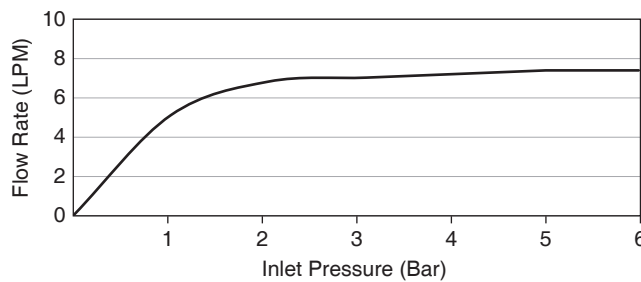

Trusted in New Zealand Since 1982

ZEST

1-WAY HANDSHOWER SET K-22396X

Features

- ABS construction
- G1/2" thread connection
- 1 functional: Rain
- This product meets LEED water conservation requirements
- Includes 1.5 m stainless hose with bracket

Codes/Standards Applicable

Specified model meets or exceeds the following:

- TIS 2066-2552

Installation Notes

Install this product according to the installation guide.

Specified Model

Model	Description	Color/Finished
K-22396X	Zest 1-way handshower set	CP: Polished Chrome

Flow Curve

Note: Flow rates are approximate. (1 gallon = 3.785 liters, 1 bar = 14.5 psi)

Dimensions are approximate.

Unit: mm

Note: The recommended dimension for installation can be adjusted according to user preferences and layout.