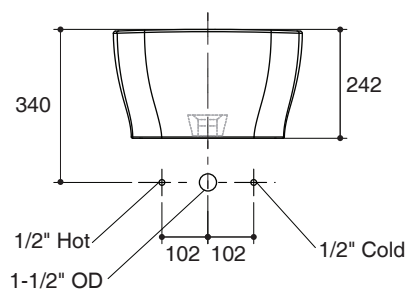

VESSELS LAVATORY K-11012X

Features

- Vitreous china
- Vessels
- 420 x 300 x 242 mm

Codes/Standards Applicable

Specified model meets or exceeds the following:

- TIS 791-2544

Technical Information

Fixture:	
Water depth	180 mm
Drain hole	44 mm D.
Approximate measurements for comparison only.	
Included Components:	
Cut-out template	1079797-X7

Installation Notes

Install this product according to instruction in the cut-out template. Spout must be a minimum 50 mm long for adequate clearance into lavatory.

NOTICE: Countertop manufacturer or cutter must use the cut-out template provided with the product, or a current one provided by Kohler Co. (call 0-2204-6222) Kohler Co. is not responsible for cutout errors when the incorrect cut-out template is used.

IMPORTANT! Product rests on countertop. Account for height of product when designing installation.

Specified Model

Model	Description	Color/Finished
K-11012X	Bagan vessels lavatory	WK: Diamond White

Dimensions are approximate.
Unit: mm

Note: The recommended dimension for installation can be adjusted according to user preferences and layout.

Product Diagram

คุณลักษณะ

- สุขภัณฑ์เซรามิกประเภทวิเทรียสไชน่า (Vitreous china)
- แบบติดตั้งบนเคาน์เตอร์
- 420 x 300 x 242 มม.