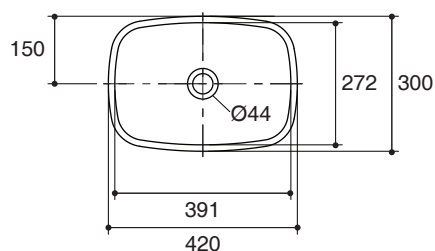

VESSELS LAVATORY K-11012X

Features

- Vitreous china
- Vessels
- 420 x 300 x 242 mm

Codes/Standards Applicable

Specified model meets or exceeds the following:

- TIS 791-2544

Technical Information

Fixture:	
Water depth	180 mm
Drain hole	44 mm D.
Approximate measurements for comparison only.	
Included Components:	
Cut-out template	1079797-X7

Installation Notes

Install this product according to instruction in the cut-out template. Spout must be a minimum 50 mm long for adequate clearance into lavatory.

NOTICE: Countertop manufacturer or cutter must use the cut-out template provided with the product, or a current one provided by Kohler Co. (call 0-2204-6222) Kohler Co. is not responsible for cutout errors when the incorrect cut-out template is used.

IMPORTANT! Product rests on countertop. Account for height of product when designing installation.

Specified Model

Model	Description	Color/Finished
K-11012X	Bagan vessels lavatory	WK: Diamond White

Dimensions are approximate.
Unit: mm

Note: The recommended dimension for installation can be adjusted according to user preferences and layout.

Product Diagram

คุณลักษณะ

- สุขภัณฑ์เซรามิกประเภทวิเทรียสไชน่า (Vitreous china)
- แบบติดตั้งบนเคาน์เตอร์
- 420 x 300 x 242 มม.