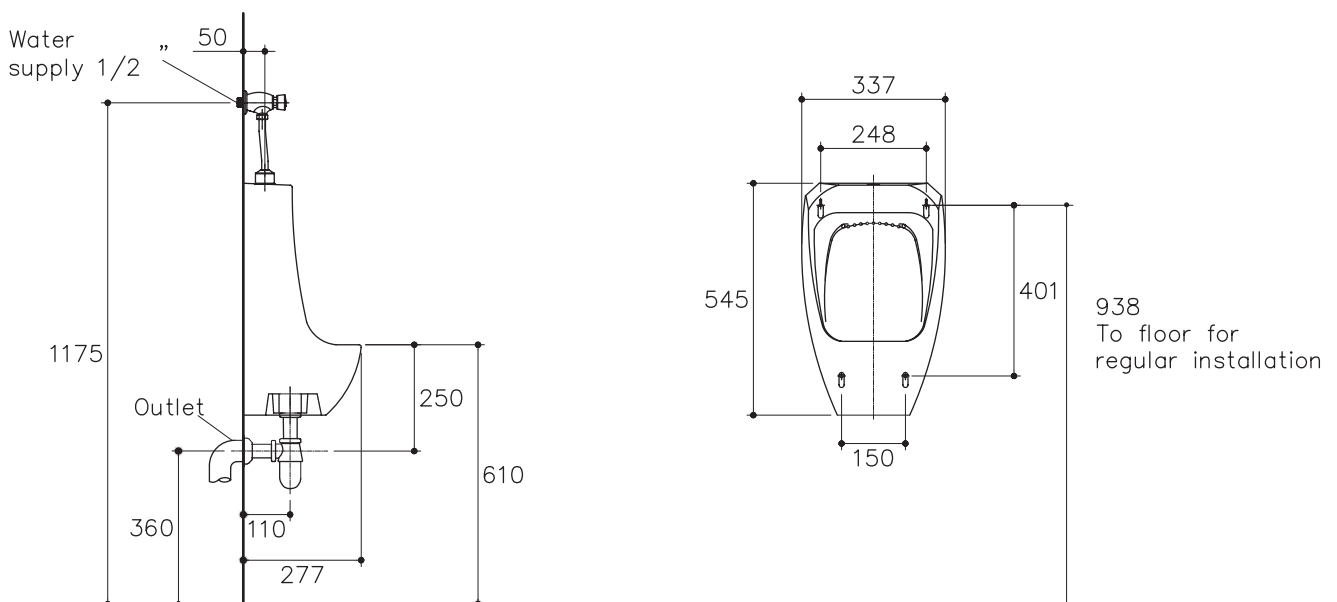

### Features

- Vitreous china
- Top inlet 3/4" rubber seal
- Includes outlet spud and bracket with screw
- Wash down flushing system
- 1 to 3 liter per flush
- 337 x 277 x 545 mm

Dimensions are approximate.

Unit: mm

Note: The recommended dimension for installation can be adjusted according to user preferences and layout.