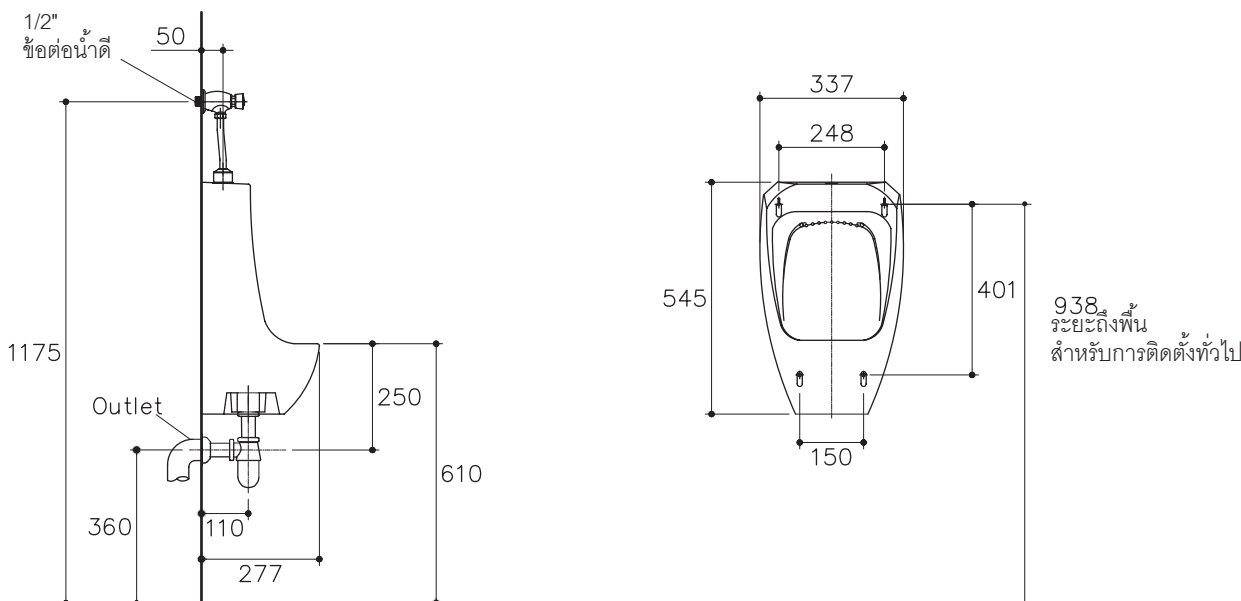

อุปกรณ์แนะนำ

รุ่น	ชื่อผลิตภัณฑ์	สี/วัสดุเคลือบผิว
K-99110X	ฟลัชวาล์วโถปัสสาวะชายแบบปิดอัตโนมัติ	CP: สีโครมเมียม
K-24681X	ฟลัชวาล์วโถปัสสาวะชายแบบปิดอัตโนมัติ	CP: สีโครมเมียม
K-24682X	ฟลัชวาล์วโถปัสสาวะชายแบบปิดอัตโนมัติ	CP: สีโครมเมียม
K-11703X	ท่อน้ำทิ้งแบบกระบอก	CP: สีโครมเมียม

ขนาดระยะแสดงค่าโดยประมาณ

หน่วย: มม.