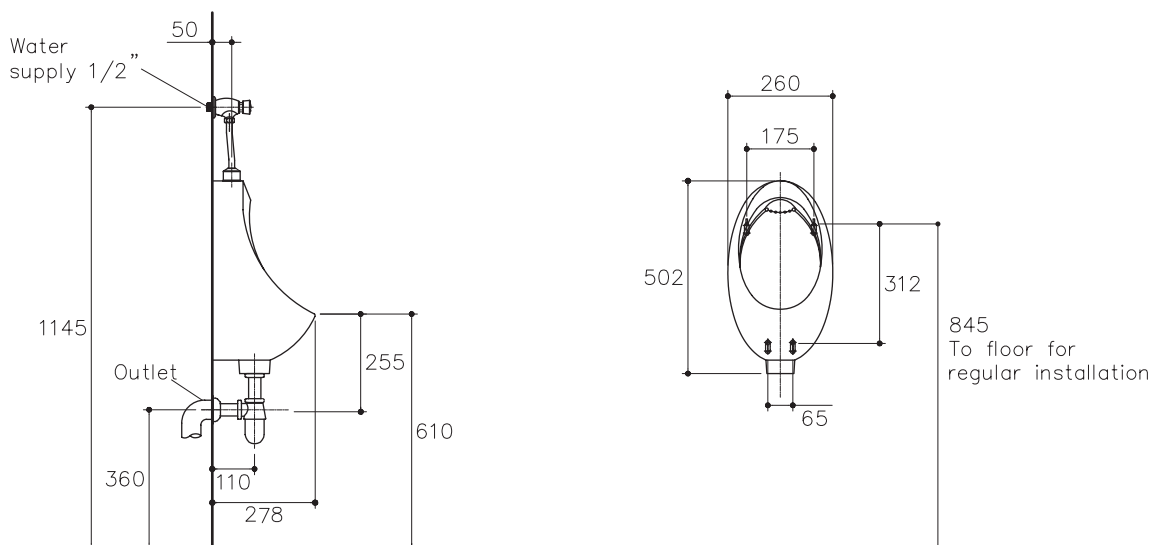

#### Features

- Vitreous china
- Top inlet 3/4" rubber seal
- Includes outlet spud and bracket with screw
- Wash down flushing system
- 1 to 3 liter per flush
- 260 x 278 x 502 mm

#### Technical Information

Fixture:	
Configuration	urinal, top spud
Spud outlet	31 mm
Water per flush	1-3 liter

Included Components:	
Mounting kit	1368213
Urinal spud	GS1043696
Outlet spud	GS1043697

Dimensions are approximate.  
Unit: mm

Note: The recommended dimension for installation can be adjusted according to user preferences and layout.