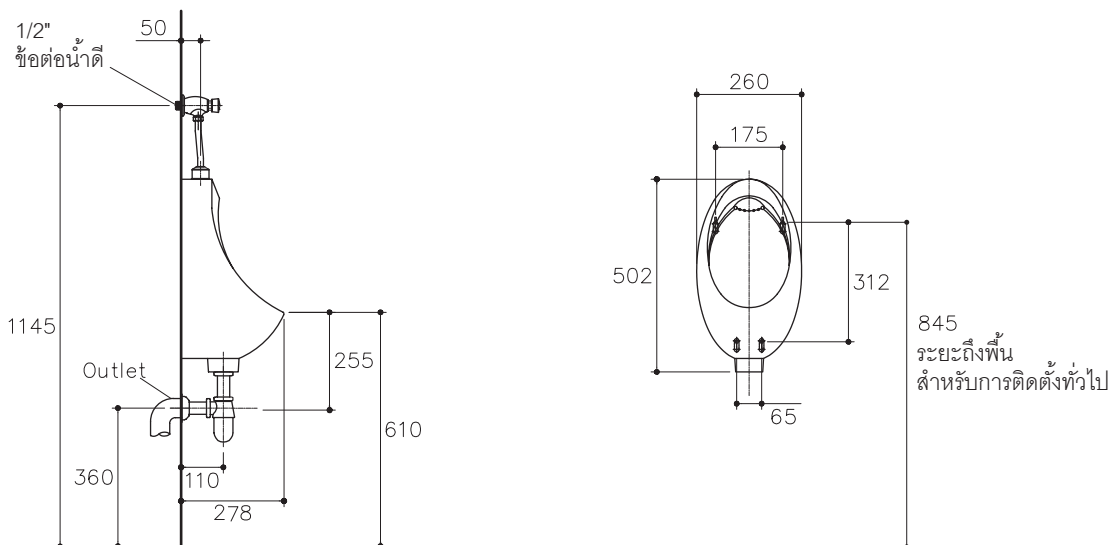

อุปกรณ์แนะนำ

รุ่น	ชื่อผลิตภัณฑ์	สี/วัสดุเคลือบผิว
K-99110X	ฟลัชวาล์วโถปัสสาวะชายแบบปิดอัตโนมัติ	CP: สีโครมเมียม
K-24681X	ฟลัชวาล์วโถปัสสาวะชายแบบปิดอัตโนมัติ	CP: สีโครมเมียม
K-24682X	ฟลัชวาล์วโถปัสสาวะชายแบบปิดอัตโนมัติ	CP: สีโครมเมียม
K-11703X	ท่อน้ำทิ้งแบบกระปุก	CP: สีโครมเมียม

ขนาดระยะแสดงค่าโดยประมาณ

หน่วย: มม.