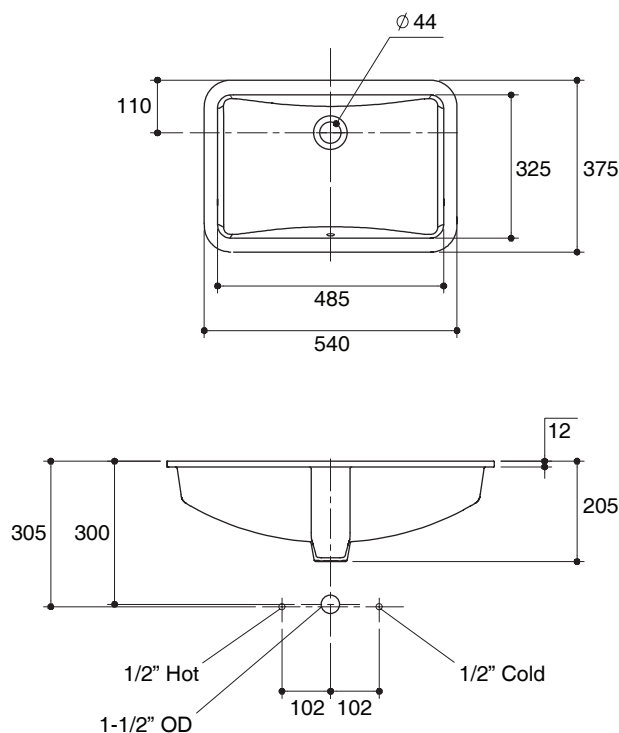

Features

- Vitreous china
- Undercounter
- With overflow
- 375 x 540 x 205 mm

Codes/Standards Applicable

Specified model meets or exceeds the following:

- TIS 791-2544

UNDERCOUNTER LAVATORY K-23883X

Technical Information

Fixture:	
Water depth	100 mm
Drain hole	44 mm D.
Approximate measurements for comparison only.	

Included Components:	
Cut-out template	1388152-X7

Installation Notes

Install this product according to instruction in the cut-out template. Supplied basin clamp assemblies require 25 mm minimum countertop thickness. Installer must supply anchors for thinner countertops.

NOTICE: Countertop manufacturer or cutter must use the cut-out template provided with the product, or a current one provided by Kohler Co. (call 0-2700-9299) Kohler Co. is not responsible for cutout errors when the incorrect cut-out template is used.

Specified Model

Model	Description	Color/Finished
K-23883X	Pine undercounter lavatory	WK: Diamond White

Dimensions are approximate.
Unit: mm

Note: The recommended dimension for installation can be adjusted according to user preferences and layout.