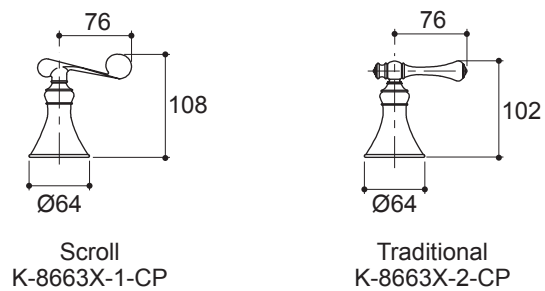

Handle Option