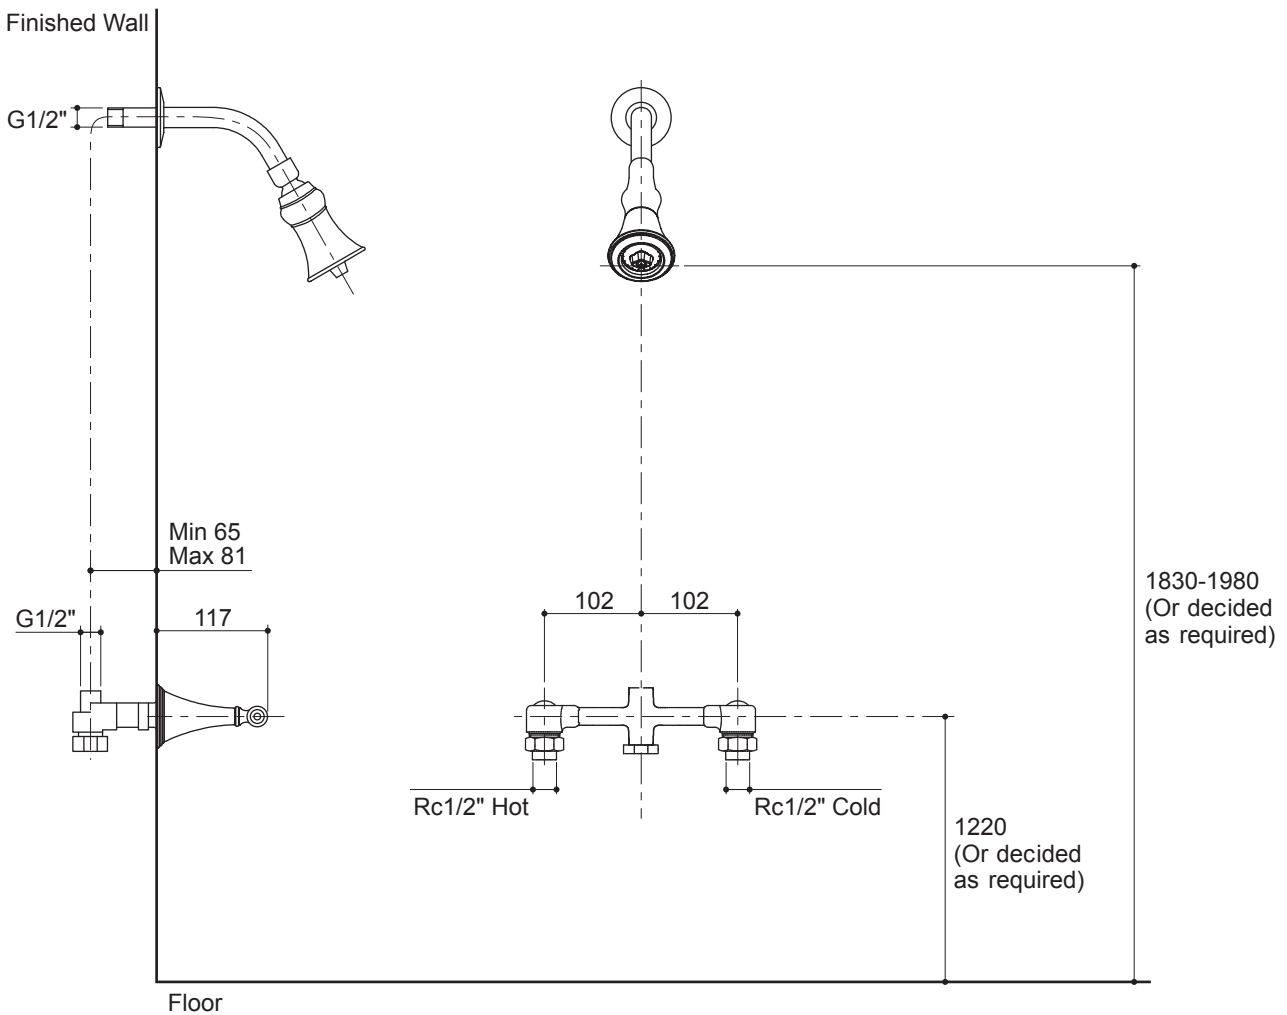

### Features

- Brass construction
- Includes showerhead with arm and flange faceplate with handle
- G1/2" thread connection
- Includes scroll or traditional handles

### Product Specification:

The recessed shower faucet shall be made of brass construction. Product shall include G1/2" threaded connection. Product shall include showerhead with arm and flange faceplate with handle. Product shall be available with scroll or traditional handles. Shower faucet shall be Kohler Model K-8663X-\_\_\_\_\_-\_\_\_\_\_.

## Installation Notes

Install this product according to the installation guide.

Dimensions are approximate.  
Unit: mm.