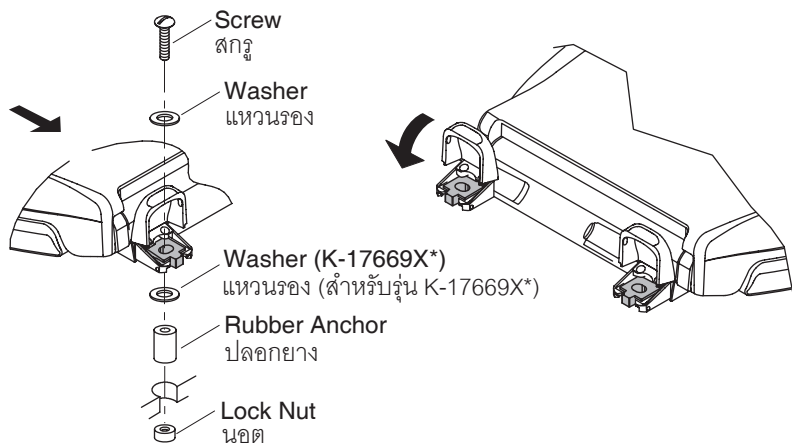

### Install the Toilet Seat

- Remove the existing toilet seat and mounting hardware.
- Dispose of the old toilet seat and mounting hardware.
- If necessary, clean the toilet surface.
- Use a finger to lift each hinge cover.
- Align the two screws, washers and sleeves with the toilet seat mounting holes.
- Thread a nut onto each of the screws as shown.
- Verify that the seat is properly positioned.
- Using a hand to hold nut and a flat-blade screwdriver tighten the screws.  
Do not overtighten.
- Close the hinge covers.
- Installation checkout.