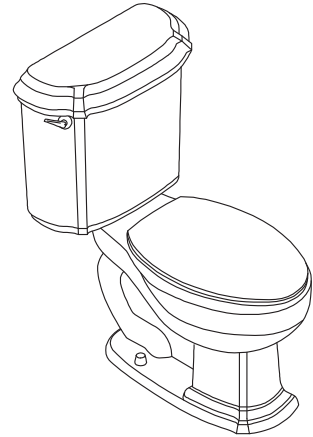

Features

- Vitreous china
- Elongated bowl
- Includes seat
- Includes polished chrome trip lever
- Ingenium flushing system
- 6 liter per flush
- 305 mm rough-in for S-trap
- 751 x 520 x 838 mm

TWO-PIECE TOILET WITH SEAT K-11480X

Codes/Standards Applicable

Specified model meets or exceeds the following:

- ASME A112.19.2/CSA B45.1
- TIS 792-2554

Technical Information

Fixture:	
Configuration	two-piece, elongated
Water per flush	6 liter
Passageway	45 mm
Water depth from rim	170 mm
Seat post hole centers	140 mm

Included Components:	
Bowl	K-4217X
Tank	K-4590X
Tank cover	80625-SP
Seat	K-4664X

Installation Notes

Install this product according to the installation guide.

Specified Model

Model	Description	Color/Finished
K-11480X	Portrait two-piece toilet, S-trap with seat	0: White

Dimensions are approximate.
Unit: mm

Note: The recommended dimension for installation can be adjusted according to user preferences and layout.

Product Diagram

สุขภัณฑ์สองชิ้นพร้อมฝารองนั่ง K-11480X

คุณลักษณะ