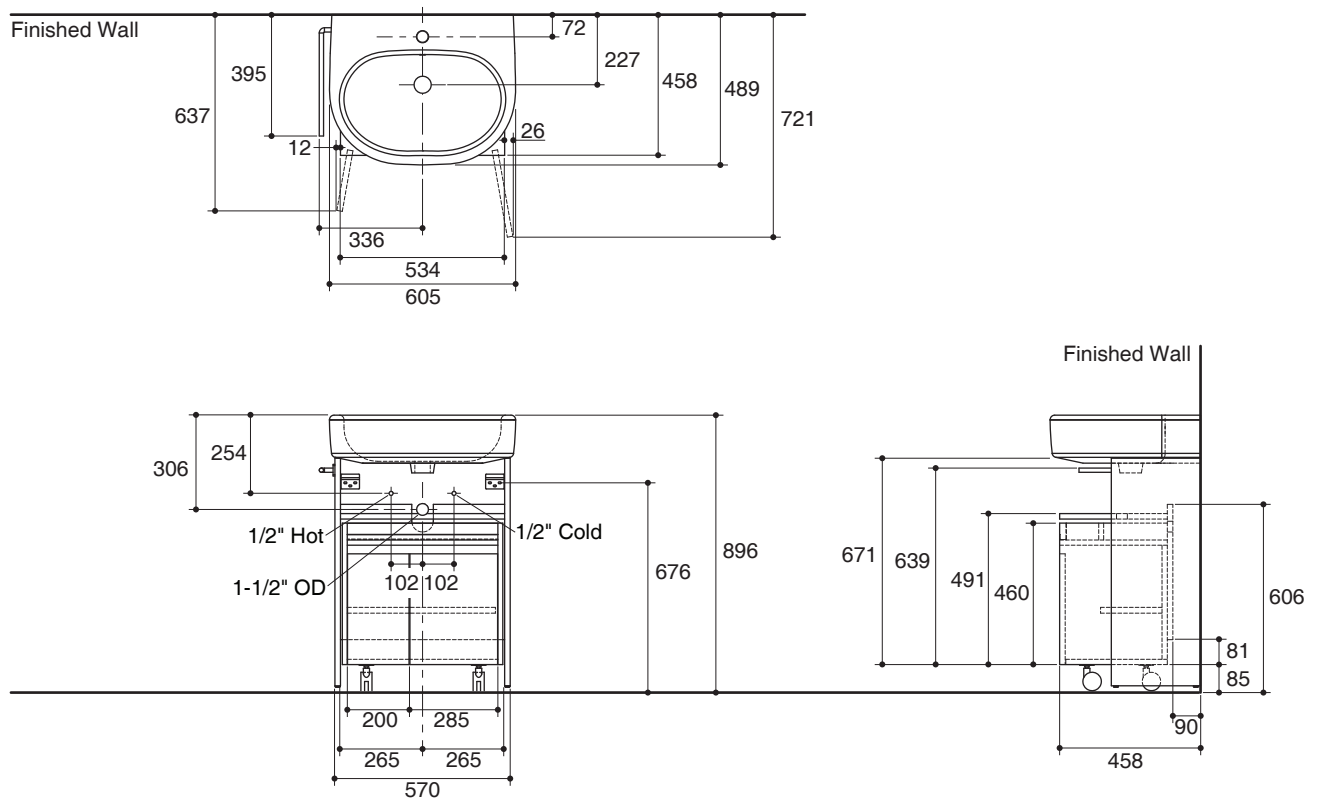

Specified Model

Model	Description	Color/Finished
K-12116T	Candide basin cabinet	F61: Light Oak
Recommended Bathroom Sink		
K-17151X	Candide vanity top, single-hole	0: White

Dimensions are approximate.
Unit: mm