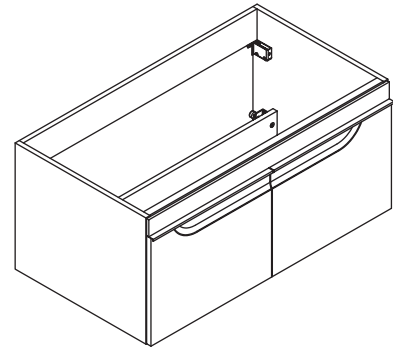

Features

- Medium-density fiberboard (MDF)
- Moisture resistant emission E1 cabinet construction
- Choose to install wall-mounted or adjustable support legs
- High-quality hardware accessories
- 1000 x 560 x 450 mm

Codes/Standards Applicable

Specified model meets or exceeds the following:

- GB24977-2010

Installation Notes

Install this product according to the installation guide.

BASIN CABINET K-15051T