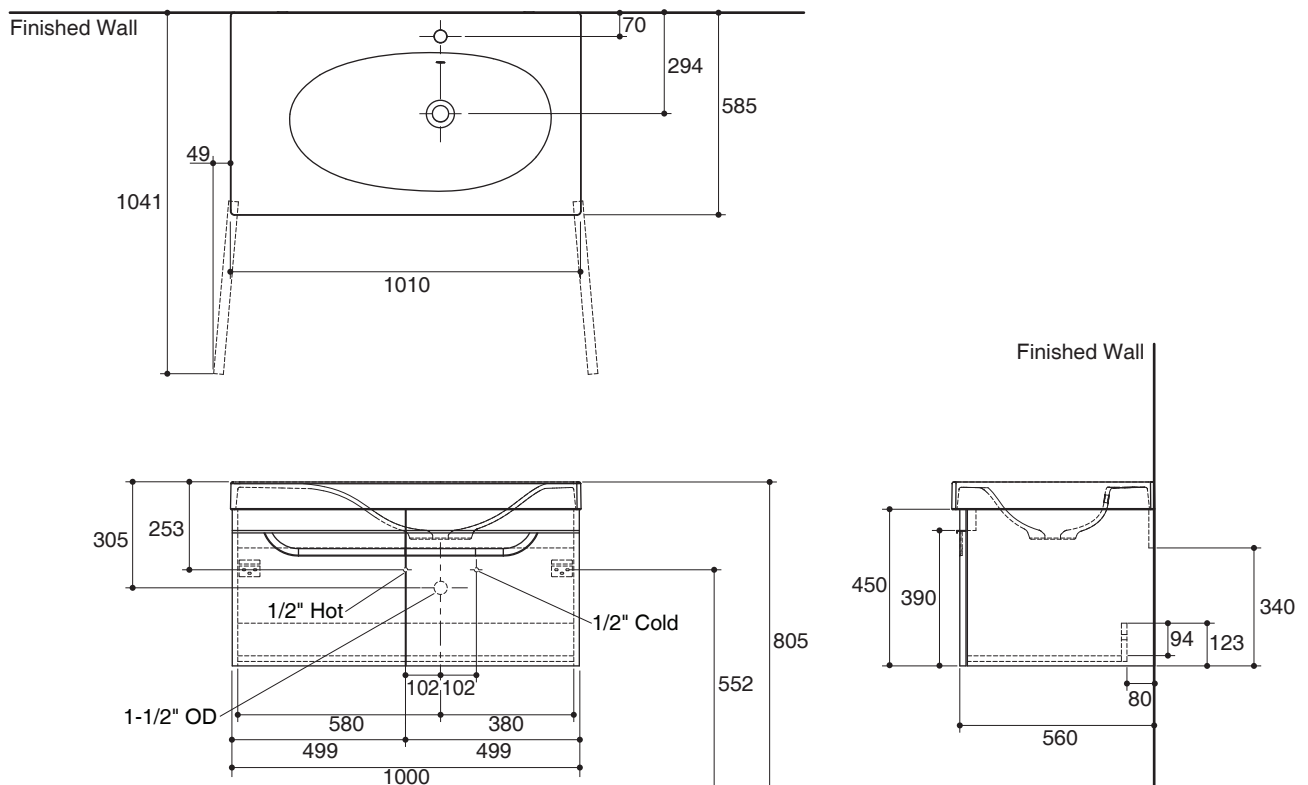

### Features

- Medium-density fiberboard (MDF)
- Moisture resistant emission E1 cabinet construction
- Choose to install wall-mounted or adjustable support legs
- High-quality hardware accessories
- 1000 x 560 x 450 mm

Dimensions are approximate.  
Unit: mm