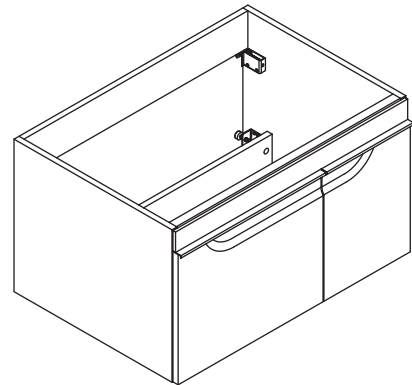

BASIN CABINET K-15050T

Features

- Medium-density fiberboard (MDF)
- Moisture resistant emission E1 cabinet construction
- Choose to install wall-mounted or adjustable support legs
- High-quality hardware accessories
- 800 x 560 x 450 mm

Codes/Standards Applicable

Specified model meets or exceeds the following:

- GB24977-2010

Installation Notes

Install this product according to the installation guide.