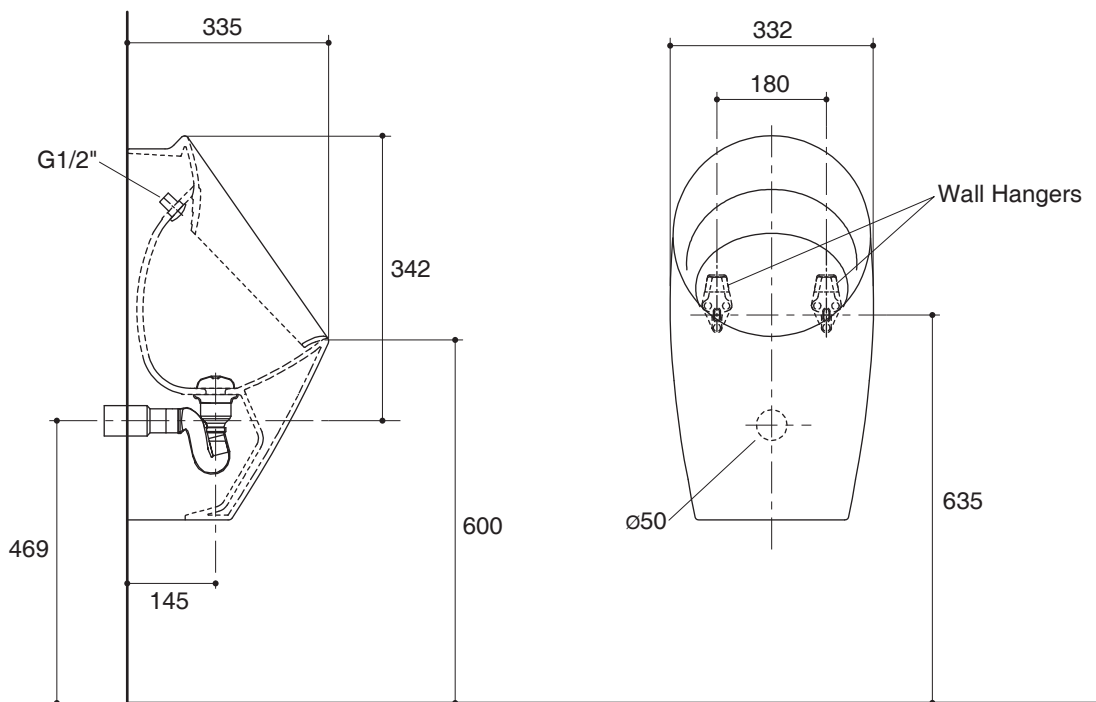

### Features

- Vitreous china
- Includes outlet, outlet assy, slip nut, mounting kit hose and hanger.
- Wash down flushing system
- 0.5 to 3 liter per flush
- 335 x 332 x 642 mm

### Product Specification:

The urinal shall be made of vitreous china. The urinal shall be 335 mm in length, 332 mm in width, and 642 mm in height. The urinal shall include an outlet, an outlet assy, slip nut, mounting kit, hose and hanger. Urinal shall use 0.5 to 3 liter per flush. Urinal shall be Kohler Model K-18645X-Y-\_\_\_\_\_.

## Technical Information

Fixture	
Configuration	urinal
Water per flush	0.5-3 liter

Included components:	
Outlet	1132628
Outlet assy	1057911
Slip nut	1071734
Mounting kit	1061477
Hose	1057917
Hanger	1058573

## Installation Notes

Install this product according to the installation guide.

Dimensions are approximate.  
Unit: mm

Note: The recommended dimension for installation can be adjusted according to user preferences and layout.