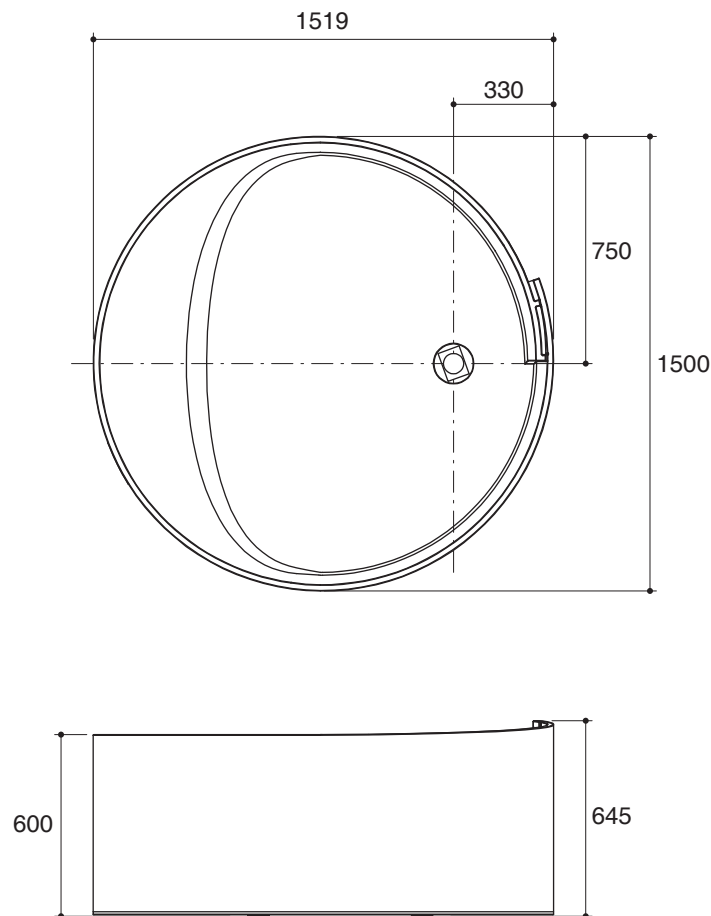

### Product Specification:

The Affetto bath shall be 1519 mm in length, 1500 mm in width, and 600 mm in height. Bath shall be made of cast acrylic. Bath shall be freestanding installation. Bath shall include drain and drain cover. Bath shall have cast integral overflow, which increases bathing depth. Bath shall be Kohler Model K-1809X-\_\_\_\_\_.

## Technical Information

Fixture*:	
Basin area:	
Basin area bottom	1116 x 1395 mm
Basin area top	1476 x 1458 mm
To overflow:	
Water depth	423 mm
Capacity	562 liters
Drain hole	ø38 mm (1-1/2")
Overflow hole	ø52 mm
Weight	270 kg
*Approximate measurements for comparison only.	

**NOTE:** Use lifting straps to lift or move the bath.

Dimensions are approximate.  
Unit: mm.

Product Diagram

### คุณลักษณะ

- ลิโธคาส
- แบบตั้งลอย
- พร้อมสะดืออ่างและฝาครอบ
- รูน้าล้นแบบติดตั้งภายใน
- 1519 x 1500 x 600 มม.