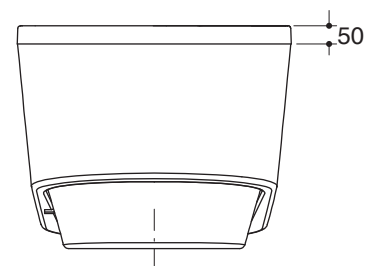

EVOK OVAL

Technical Information

Fixture*:	
Basin area:	
Basin area bottom	1050 x 492 mm
Basin area top	1585 x 638 mm
To overflow:	
Water depth	411 mm
Capacity	238 liters
Drain hole	ø38 mm (1-1/2")
Overflow hole	ø52 mm
Weight	49 kg
*Approximate measurements for comparison only.	

Installation Notes

Install this product according to the installation guide.
Floor support under bath must provide for a minimum of 195 kg/square meter loading.

Dimensions are approximate.
Unit: mm.

Product Diagram