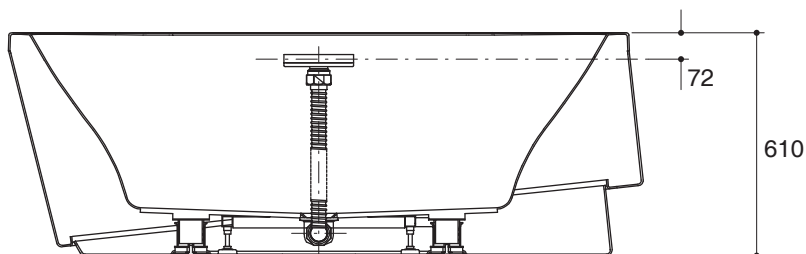

EVOK OVAL

Technical Information

Fixture*:	
Basin area:	
Basin area bottom	1050 x 492 mm
Basin area top	1585 x 638 mm
To overflow:	
Water depth	411 mm
Capacity	238 liters
Drain hole	ø38 mm (1-1/2")
Overflow hole	ø52 mm
Weight	49 kg
*Approximate measurements for comparison only.	

Installation Notes

Install this product according to the installation guide.
Floor support under bath must provide for a minimum of 195 kg/square meter loading.

Dimensions are approximate.
Unit: mm.

Product Diagram