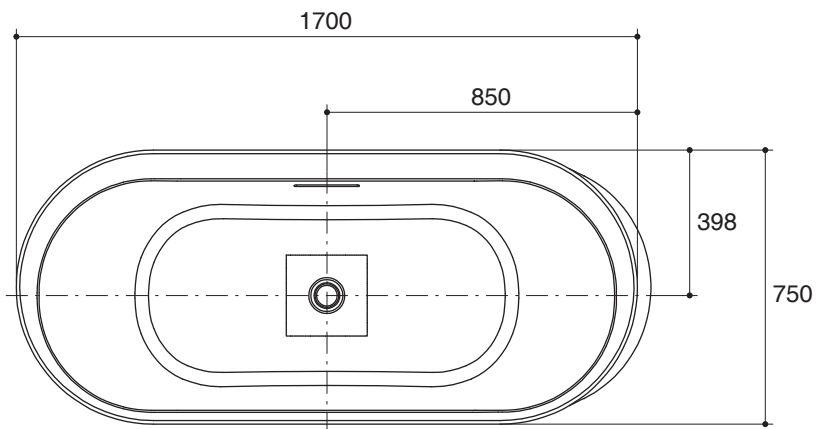

EVOK OVAL

Technical Information

Fixture*:	
Basin area:	
Basin area bottom	1050 x 492 mm
Basin area top	1585 x 638 mm
To overflow:	
Water depth	411 mm
Capacity	238 liters
Drain hole	ø38 mm (1-1/2")
Overflow hole	ø52 mm
Weight	49 kg
*Approximate measurements for comparison only.	

Installation Notes

Install this product according to the installation guide.
Floor support under bath must provide for a minimum of 195 kg/square meter loading.

Dimensions are approximate.
Unit: mm.

Product Diagram