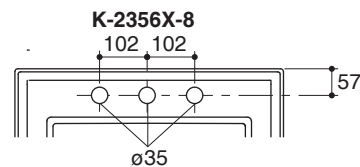

Recommended Accessory

K-8998	P-trap	CP: Polished Chrome

Dimensions are approximate.
Unit: mm

Note: The recommended dimension for installation can be adjusted according to user preferences and layout.

Product Diagram