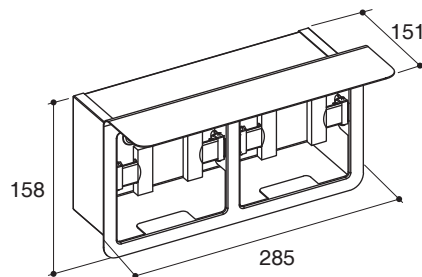

K-72903T

Product Diagram