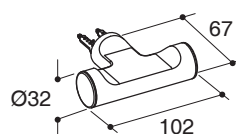

K-9317T

Product Diagram