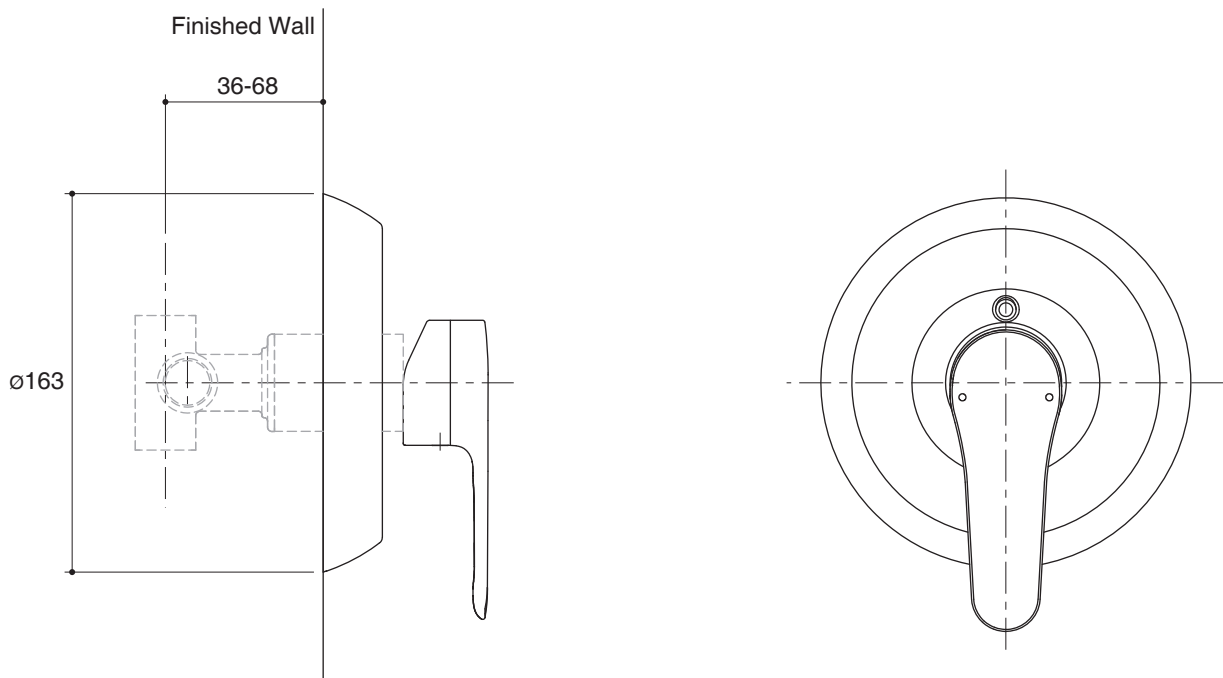

### Product Specification:

Bath and shower trim shall be made of metal construction. Product shall complement with July suite. Product shall include lever handle. Faucet shall be Kohler Model K-72433X-4-CP.

## Installation Notes

Install this product according to the installation guide.

Dimensions are approximate.  
Unit: mm