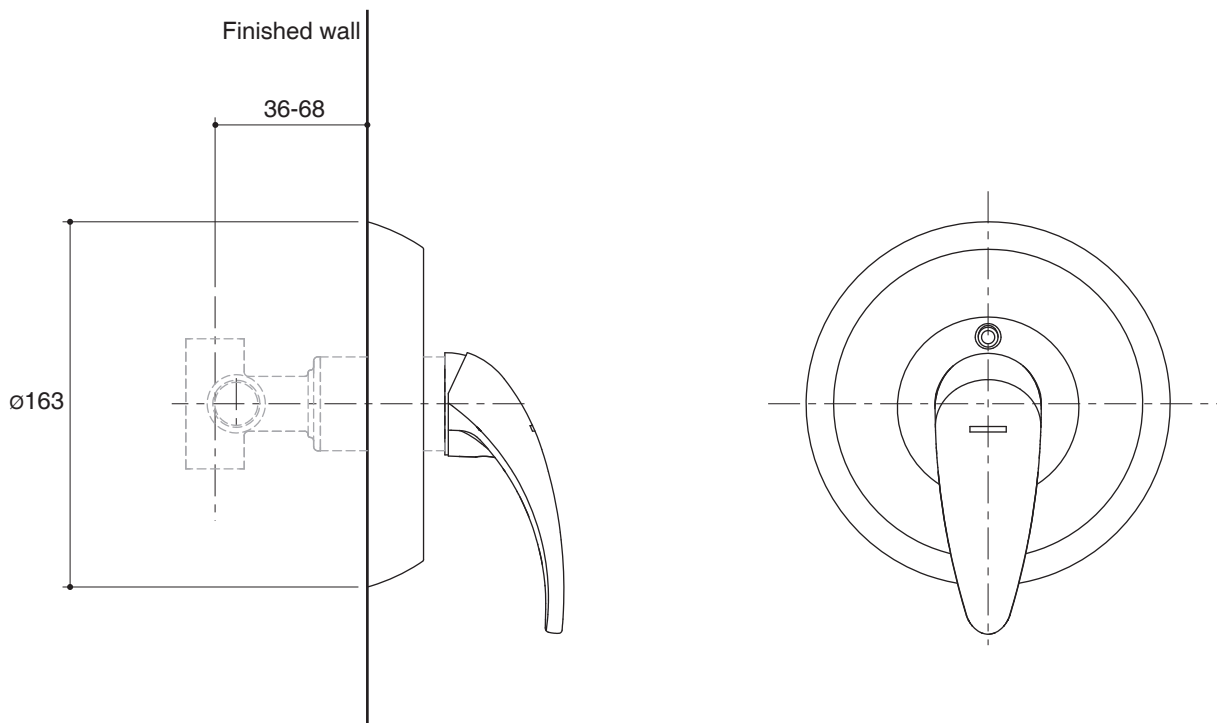

Features

- Brass construction
- Complements with Eolia Suite
- Lever handle

RECESSED SHOWER TRIM K-72434X-4

Codes/Standards Applicable

Specified model meets or exceeds the following:

- None Applicable

Colors/Finishes

- CP: Polished Chrome

Accessories:

- CP: Polished Chrome

Specified Model

Model	Description	Color/Finished
K-72434X-4	Eolia recessed shower trim	CP

Required Accessories		
K-16587X	Recessed valve system	CP

Product Specification:

The recessed shower trim shall be made of brass construction. Product shall complement with Eolia suite. Product shall include lever handle. Faucet shall be Kohler Model K-72434X-4-CP.

EOLIA

Installation Notes

Install this product according to the installation guide.

Dimensions are approximate.
Unit: mm

Product Diagram

คุณลักษณะ

- ผลิตจากทองเหลือง
- เหมาะกับก๊อกน้ำชุด อีโอดี
- มือบิดแบบก้านโยก

เฉพาะฝาดรอปวาล์วผสมฝัก้าแพงยื่นอาบ K-72434X-4