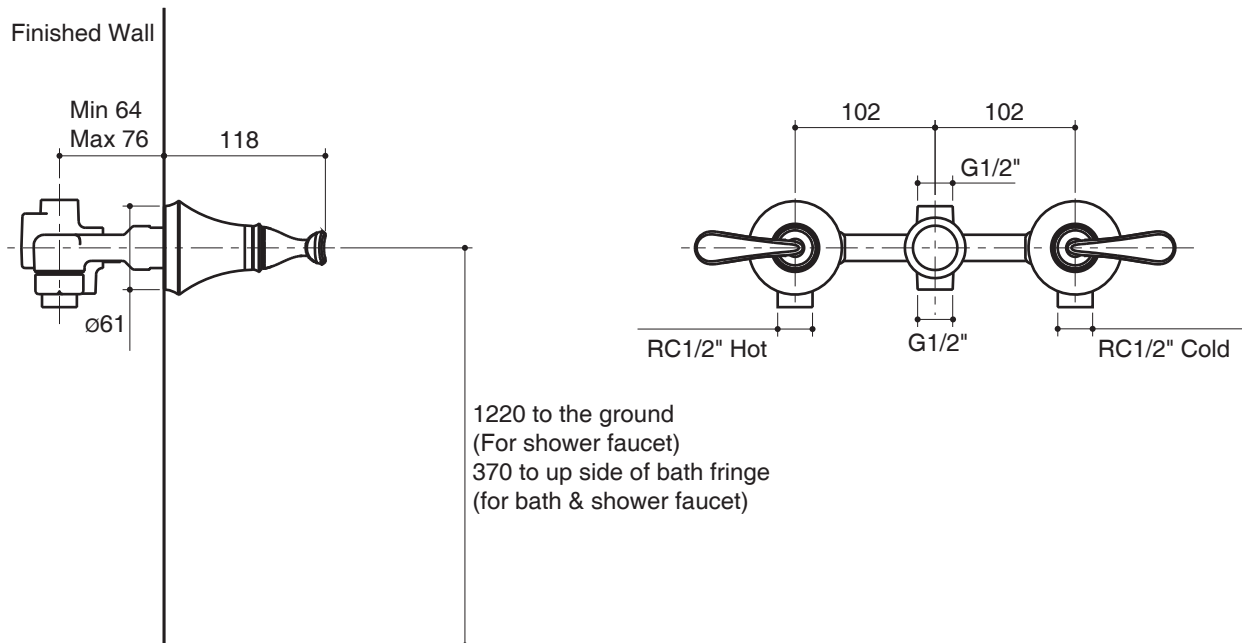

### Product Specification:

The recessed bath and shower valve shall be made of brass construction. Product shall be wall-mount installation. Product shall feature 8" (203 mm) centers and 1/2" quarter-turn washerless ceramic disc valves. Product shall include an integral diverter mechanism (only for K-13677X-4). Product shall include lever handles. Recessed bath and shower valve shall be Kohler Model K-\_\_\_\_-\_\_\_\_-\_\_\_\_\_.

## Installation Notes

Install this product according to the installation guide.

Dimensions are approximate.  
Unit: mm