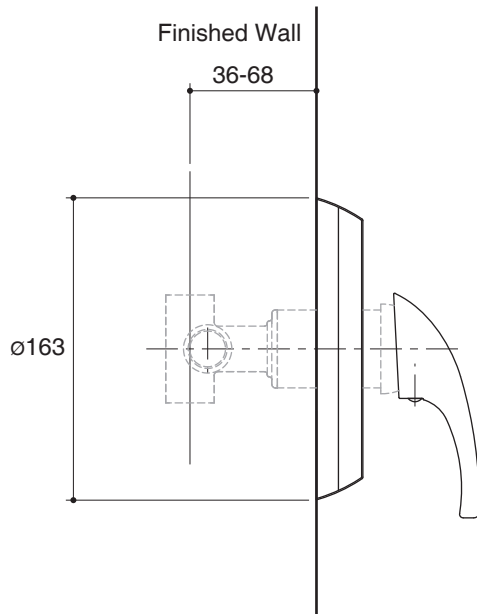

### RECESSED SHOWER TRIM K-72429X-4

### Product Specification:

The recessed shower trim shall be made of brass construction. Product shall complement with Elosis suite. Product shall include lever handle. Faucet shall be Kohler Model K-72429X-4-CP.

## Installation Notes

Install this product according to the installation guide.

Dimensions are approximate.  
Unit: mm